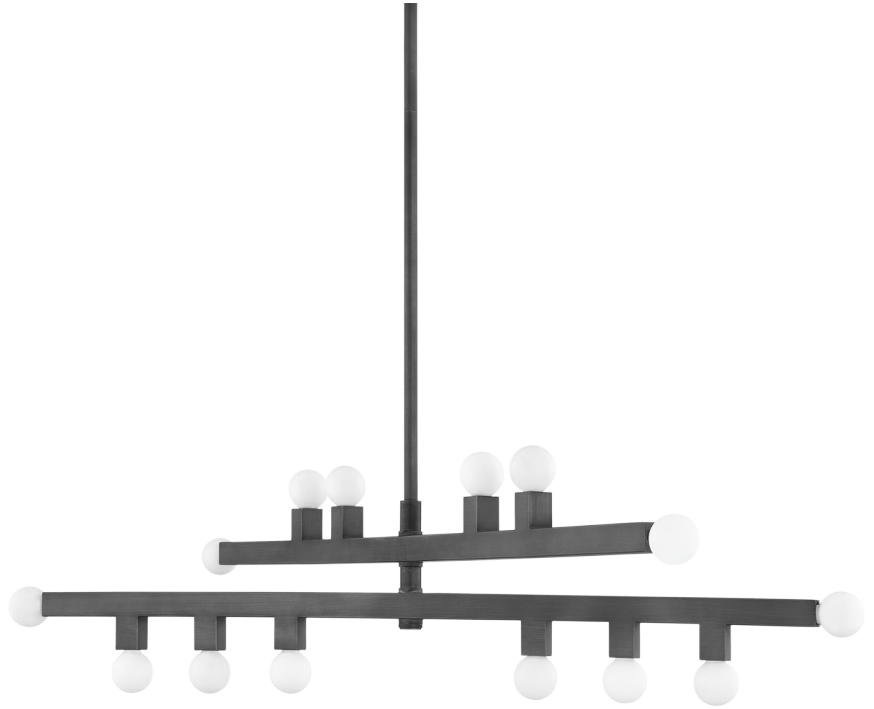

## FINISHES

Graphite (GRP)  
VINTAGE GOLD LEAF (VGL)

## DIMENSIONS

Height: 10.5"  
Width/Diameter: 40.75"  
Length: "  
Minimum Height: 15.5"  
Maximum Height: 48.5"  
Canopy/Backplate: 5.5"  
Hanging Type:  
Product Weight: 9.48lb

## GLASS

Attachment:  
Glass 1:  
Glass 2: