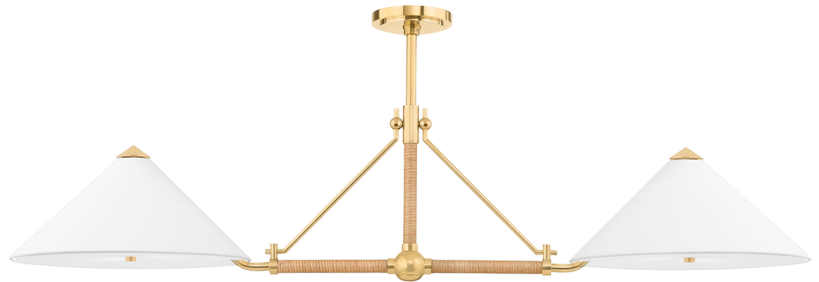

WILLIAMSBURG

1057-AGB

With Williamsburg everything old is new again! Unique silhouettes, rattan-wrapped rods and aged brass metalwork give familiar designs a fresh, updated look. Light is captured within the enclosed shades and fills any space with a soft glow. With a sconce, linear and chandelier to choose from, there's a Williamsburg for every room in the home.

*Due to the one-of-a-kind nature of the medium, exact colors and patterns may vary slightly from the image shown.

FINISHES

AGED BRASS

DIMENSIONS / SPECS

Height: 13"

Width/Diameter: 17"

Length: 57"

Minimum Height: 19"

Maximum Height: 70"

Canopy/Backplate: 6"

Hanging Type: 1-3" / 1-6" / 1-12" / 2-18" Stems

Product Weight: 15lb

Canopy/Backplate Shape: Round

Sloped Ceiling Compatible: Yes

Living Finish: No

Uplight Only: No

Shade 1: Textile

Shade 1 Finish: White Linen

Shade 1 Top Width: 2.5"

Shade 1 Bottom L/W: 0" / 7.25"

Shade 1 Height: 17"

Replacement Glass Item #(s): SHD-001057

ELECTRICAL

Bulb 1

Bulb Included: No

Socket: E26 Medium Base

Bulb Type: A19

Max Wattage: 15

Bulb Quantity: 4

Wire Length: 120"

Cord Type: B & W TEFLON W/ GROUND WIRE

Gem Box Required (2"x3"): No

Dark Sky: No

SHIPPING

Carton 1: 48" x 24" x 10"

Carton 1 Weight: 22lb

Shipping Method: Ground

Country of Origin: VN