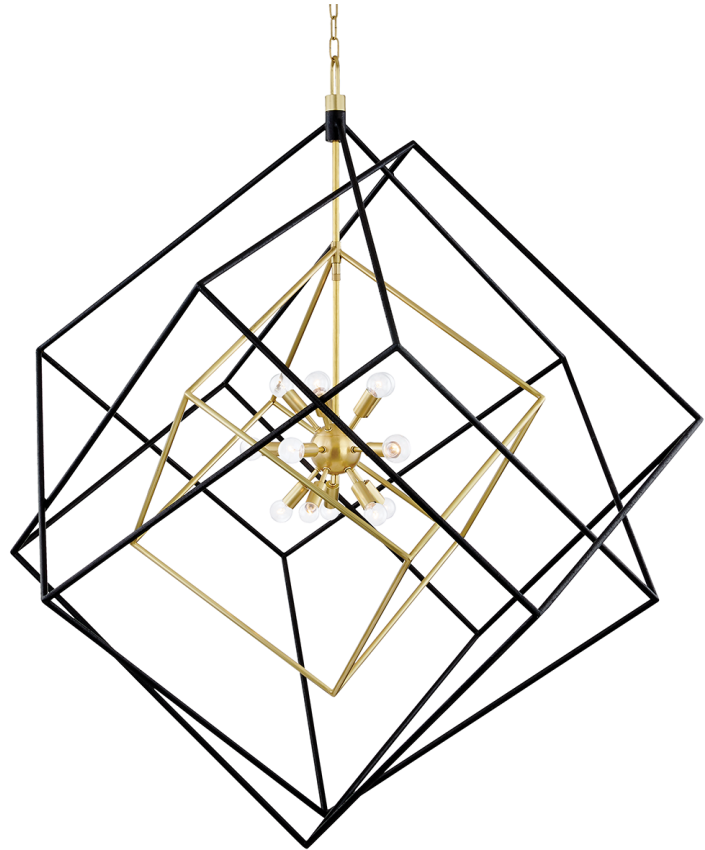

ROUNDOUT

1255-AGB/BK

This impressive conversation starter features a series of ever-increasing cubes surrounding a Sputnik-style center. Choose from Aged Brass or Polished Nickel and multiple sizes to fit any space.

FINISHES

Aged Brass/black (AGB/BK)
Polished Nickel/black (PN/BK)

DIMENSIONS

Height: 55.5"

Width/Diameter: 42"

Minimum Height: 61.75"

Maximum Height: 113.75"

Canopy/Backplate: 6.25"

Hanging Type:

Product Weight: 55lb

GLASS

Attachment:

Glass 1:

Glass 2:

LAMPING

Bulb 1