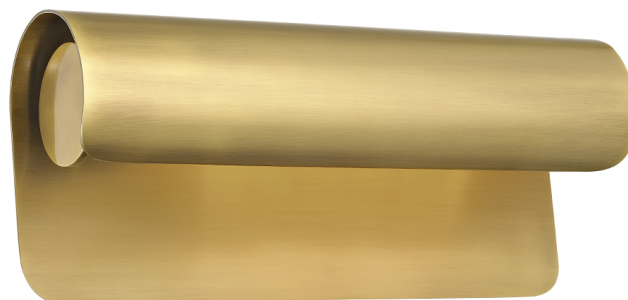

ACCORD

1513-AGB

The beautiful scroll-like form of Accord provides discreet, powerful downlighting over a bookshelf or work of art. While sleek and simple, the flourish of the folded metal gives Accord a fanciful flair. In either of the two sizes, it serves as the perfect alternative to ceiling-mounted lighting. Choose from Aged Brass for a bright, classic look or Old Bronze for a weathered, more rustic finish.

FINISHES

AGED BRASS

DIMENSIONS / SPECS

Height: 5.5"

Width/Diameter: 13"

Canopy/Backplate: 4.25"

Product Weight: 5lb

Extension: 4.25"

Top to Center: 6.5"

Canopy/Backplate Shape: Rectangle

Sloped Ceiling Compatible: No

Living Finish: No

Uplight Only: No

Shade 1: Steel

Shade 1 Finish: Aged Brass

Shade 1 Top Length: 5.5"

Shade 1 Top Width: 3.25"

Shade 1 Bottom L/W: 5.5" / 3.25"

Shade 1 Height: 12.75"

ELECTRICAL

Bulb 1

Bulb Included: No

Socket: E26 Medium Base

Bulb Type: T10-9