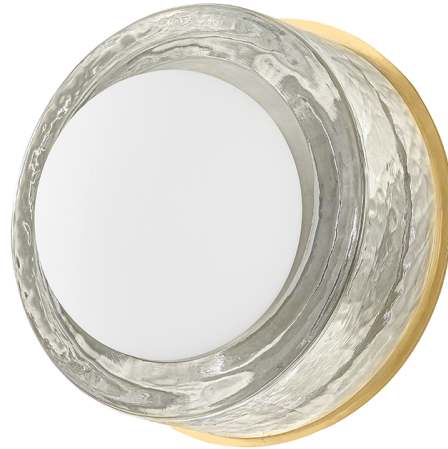

# MACKAY

1602-AGB

Mackay's layering of materials is nothing short of stunning. An opal matte globe is nestled within a thick piece of clear cast glass and finished by a smooth metal backplate, elevating the simple square and circle geometry for a gorgeous wall sconce or flush mount installation.

### AGED BRASS

No

## DIMENSIONS

Width/Diameter: 7.75"  
Canopy/Backplate: 7.75"  
Product Weight: 8.8lb  
Extension: 4.5"  
Top to Center: 4"  
Canopy/Backplate Shape: Round  
Sloped Ceiling Compatible: No  
Living Finish: No  
Uplight Only: No

## Shade

Shade 1: Glass  
Shade 1 Finish: Piastre  
Shade 1 Top Width: 5"  
Shade 1 Height: 3.25"  
Replacement Glass Item #(s): GLS-1602-B