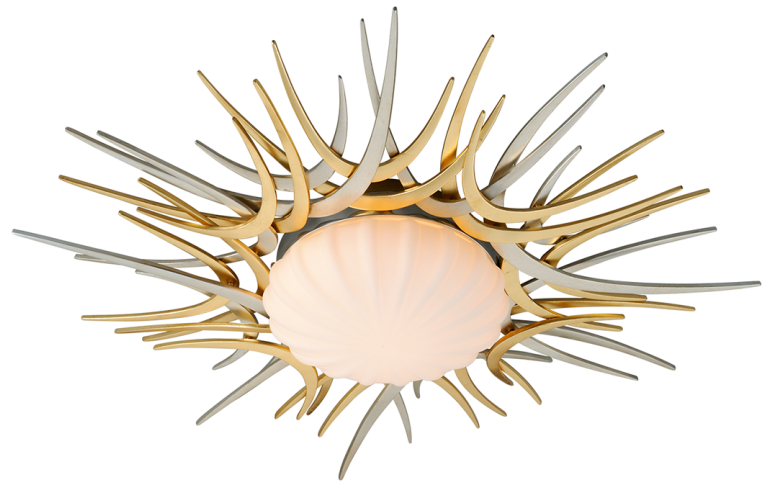

## FINISHES

---

GOLD AND SILVER LEAF (GOLD AND SILVER LEAF)

## DIMENSIONS

---

Height: 5.5"

Width/Diameter: 27"

Canopy/Backplate: 6.75"

Hanging Type:

Product Weight: 13.2lb

## GLASS

---

Attachment:

Glass 1: Glass

Glass 2: