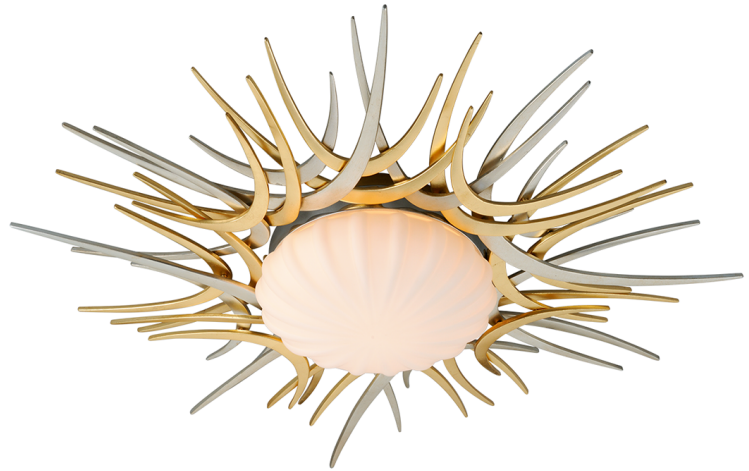

HELIOS

224-31

FINISHES

GOLD AND SILVER LEAF

DIMENSIONS / SPECS

Height: 5.5"
Width/Diameter: 27"
Canopy/Backplate: 6.75"
Product Weight: 13.2lb
Canopy/Backplate Shape: Round
Sloped Ceiling Compatible: Yes
Living Finish: No
Uplight Only: No

ELECTRICAL

Bulb 1
Bulb Included: N/A
Socket: Integrated LED
Max Wattage: 12
Bulb Quantity: 1
Wire Length: 7"
Dimmer Type: ELV, TRIAC
Gem Box Required (2"x3"): No
Dark Sky: No
CRI: 90
Color Temp.: 3000k
Lumens: 650
Title 24: No
Field Serviceable: Yes