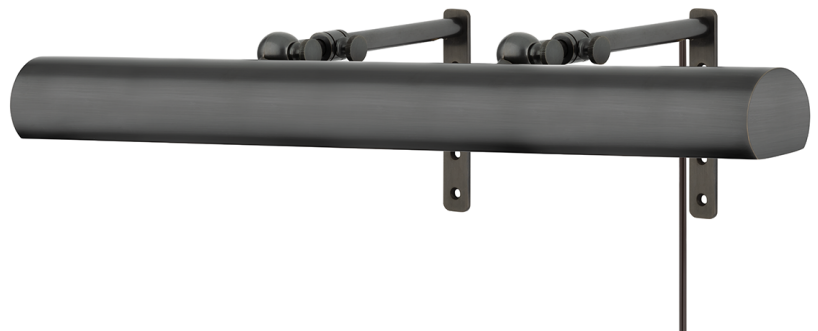

VERNON

2424-DB

With a side-profile like a rising sun and handsome knurled pins so you can adjust both the length of its extension and the tilt of its smooth shade, Vernon is designed to illuminate your prized acquisitions. Different lengths and finishes accommodate paintings and personal treasures of various sizes. Vernon comes with a cord featuring an in-line switch; it may only be plugged into a standard electrical outlet on the wall. Since it may not be hardwired, it's an excellent picture light for those like to often change things up.

FINISHES

Aged Brass (AGB)
Distressed Bronze (DB)

DIMENSIONS

Height: 5"
Width/Diameter: 24"
Minimum Height: 8.5"
Maximum Height: 11"
Canopy/Backplate: 0"
Hanging Type:
Product Weight: 2lb

GLASS

Attachment: N/A
Glass 1: Brass
Glass 2:

LAMPING

Bulb 1
Socket: E26 Medium Base
Bulb: T10-5.5 • 3 • 25 Watt Max
Voltage: 120 VAC
UL Rating: UL Damp

SHIPPING

Carton 1: 27" x 12" x 6"
Carton 1 Weight: 5lb
Shipping Method: Ground