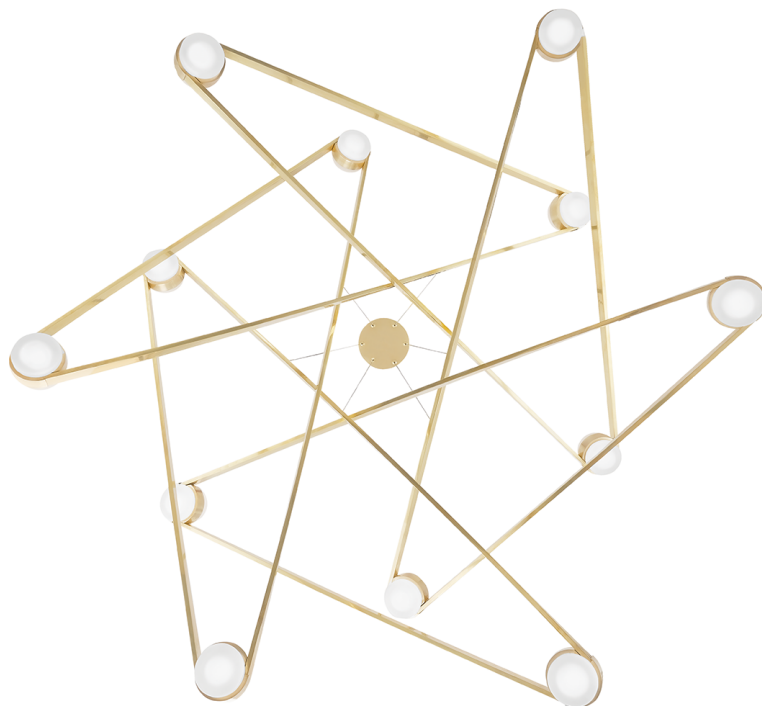

ORBIT

2756-AGB

Start a conversation with this statement-making design. A study in shapes, Orbit combines sharp angles with cylindrical shades adding a sense of movement and wonder to any room. Integrated LED lights softly glow from within each opal glass diffuser. The chandelier can be mounted close to the ceiling and the sconce can be mounted horizontally or vertically. Available in a shiny Polished Nickel or a more subdued Aged Brass finish.

FINISHES

Aged Brass (AGB)
Polished Nickel (PN)

DIMENSIONS

Height: 17"

Width/Diameter: 57.5"

Minimum Height: 21.25"

Maximum Height: 126"

Canopy/Backplate: 12"

Hanging Type:

Product Weight: 80lb

GLASS

Attachment:

Glass 1:

Glass 2:

LAMPING

Bulb 1