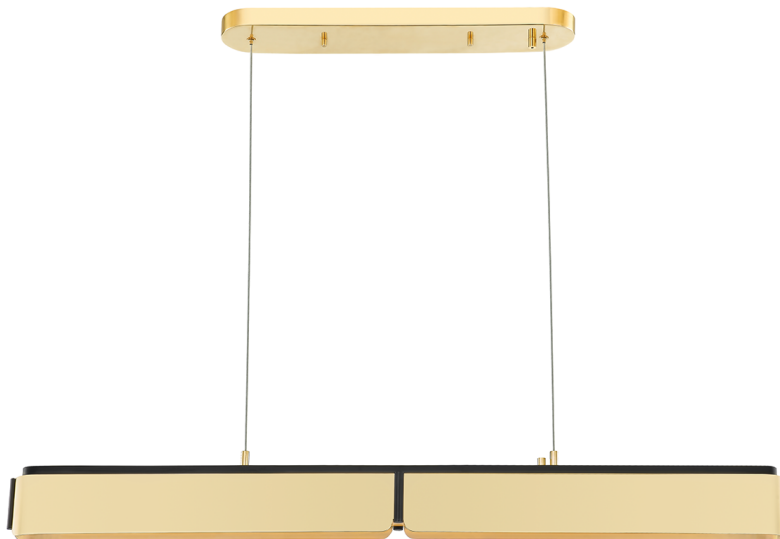

TRIBECA

2948-AGB/BK

Industrial honesty and straightforward simplicity defines the sophisticated urban space. Tribecas clear glass globe and black wire mesh refracts the illuminated filament of its showcase lamp. Or, remove the mesh to reveal the warm radiance of the naked, specially coated bronze bulb. Also available as a Sconce.

FINISHES

AGED BRASS w/ BLACK

DIMENSIONS / SPECS

Height: 5"
Width/Diameter: 48.5"
Minimum Height: 15.35"
Maximum Height: 60"
Canopy/Backplate: 4.75"
Product Weight: 32lb
Canopy/Backplate Shape: Rectangle
Sloped Ceiling Compatible: Yes
Living Finish: No
Uplight Only: No

ELECTRICAL

Bulb 1

Bulb Included: N/A
Socket: Integrated LED
Max Wattage: 60
Bulb Quantity: 0
Wire Length: 120"
Dimmer Type: ELV, TRIAC, 0-10 VOLT
Gem Box Required (2"x3"): No
Dark Sky: No
CRI: 90
Color Temp.: 2700k
Lumens: 1375
Title 24: No
Field Serviceable: No