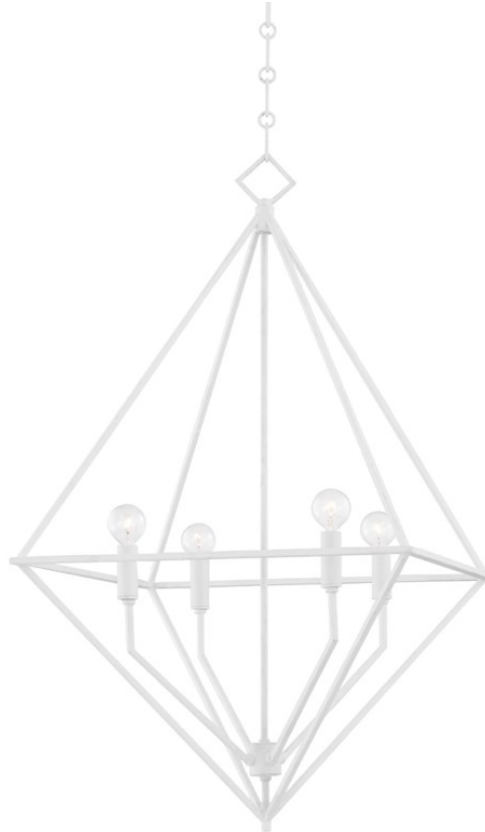

## FINISHES

---

Aged Iron (AI)

Gold Leaf (GL)

White Plaster (WP)

## DIMENSIONS

---

Height 32.00"

Width/Diameter 24.00"

Minimum Height 35.00"

Maximum Height 86.00"

Canopy/Backplate 6.00"

Hanging Type

## GLASS/SHADES

---

Material

Attachment

Color

## LAMPING/ELECTRICAL

---

Bulb 1

Bulb Included No

Socket Type E12 Candelabra Base

Bulb 1 4 - 60 Watt Max 120 VAC

UL Rating UL Damp