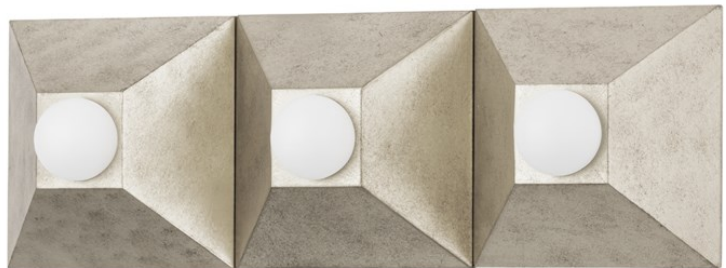

MAX

325-03-SL

FINISHES

SILVER LEAF (SILVER LEAF)

DIMENSIONS

Height 6.00"

Width/Diameter 18.00"

Length 0.00"

Minimum Height 0.00"

Maximum Height 0.00"

Canopy/Backplate 0.00"

Hanging Type

Weight 5.00lb

GLASS/SHADES

Material

Attachment

Color

LAMPING/ELECTRICAL

Bulb 1

Quantity 3

Bulb Included No

Socket E12 Candelabra Base

Wattage 8w

Voltage 120

SHIPPING

Carton 1 8" x 8" x 20"

Carton 1 Weight 7lb

Shipping Method Ground