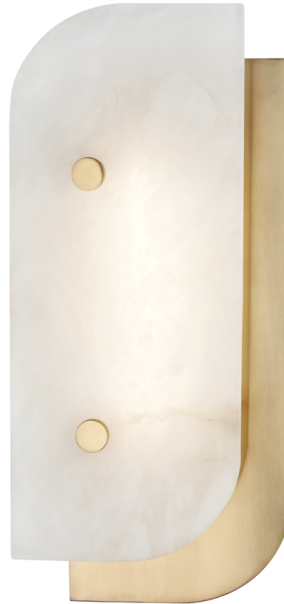

YIN & YANG

3313-AGB

*Due to the one-of-a-kind nature of the medium, exact colors and patterns may vary slightly from the image shown.

FINISHES

AGED BRASS

DIMENSIONS

Height: 13"

Width/Diameter: 5.5"

Product Weight: 4.7lb

Extension: 2.25"

Top to Center: 6.5"

Canopy/Backplate Shape: Rectangle

Sloped Ceiling Compatible: No

Living Finish: No

Uplight Only: No

Shade

Shade 1: Natural Stone

Shade 1 Finish: Alabaster

Shade 1 Top Length: 5"

Shade 1 Top Width: 0.5"

Shade 1 Bottom L/W: 5" / 0.5"

Shade 1 Height: 11.75"

Replacement Glass Item #(s): ALA-003313

ELECTRICAL

Bulb 1

Bulb Included: N/A

Socket: Integrated LED

Max Wattage: 5

Bulb Quantity: 1

Wire Length: 7"

Dimmer Type: TRIAC

Gem Box Required (2"x3"): No

Dark Sky: No

CRI: 90

Color Temp.: 3000k

Lumens: 200

Title 24: No

Field Serviceable: Yes

SHIPPING

Carton 1: 15" x 7" x 9"

Carton 1 Weight: 6lb

Shipping Method: Ground

Country of Origin: VN