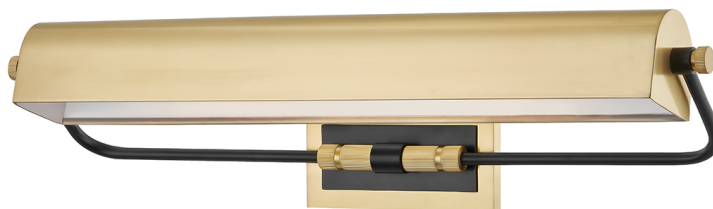

BOWERY

3723-AOB

FINISHES

AGED BRASS/OLD BRONZE

DIMENSIONS / SPECS

Height: 5.5"
Width/Diameter: 23.25"
Canopy/Backplate: 6.5"
Product Weight: 6lb
Extension: 5.75"
Top to Center: 4"
Canopy/Backplate Shape: Rectangle
Sloped Ceiling Compatible: No
Living Finish: No
Uplight Only: Yes

ELECTRICAL

Bulb 1

Bulb Included: No
Socket: E26 Medium Base
Bulb Type: T10-8.5
Max Wattage: 6
Bulb Quantity: 2
Wire Length: 7"
Cord Type: B & W TEFLON W/ GROUND WIRE
Gem Box Required (2"x3"): Yes
Dark Sky: No