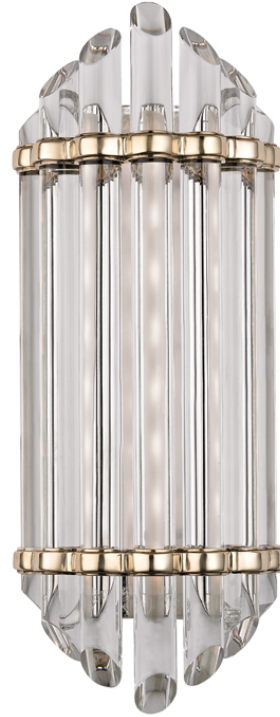

ALBION

408-AGB

FINISHES

AGED BRASS

DIMENSIONS / SPECS

Height: 16.5"
Width/Diameter: 6.5"
Product Weight: 9lb
Extension: 4.25"
Top to Center: 8.25"
Canopy/Backplate Shape: Rectangle
Sloped Ceiling Compatible: No
Living Finish: No
Uplight Only: Yes

Shade 1: Glass
Shade 1 Finish: Clear
Shade 2: Glass
Shade 2 Finish: Clear
Replacement Glass Item #(s): GLS-000408-R1

ELECTRICAL

Bulb 1
Bulb Included: N/A
Socket: Integrated LED
Max Wattage: 12
Bulb Quantity: 1
Wire Length: 7"
Dimmer Type: TRIAC
Switch Type: N/A
Gem Box Required (2"x3"): No
Dark Sky: No
CRI: 90
Color Temp.: 2700k
Lumens: 630
Title 24: No
Field Serviceable: Yes