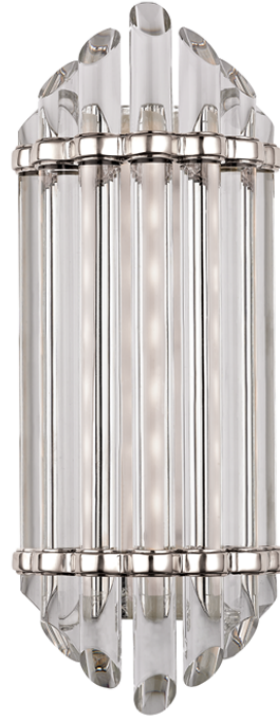

ALBION

408-PN

FINISHES

POLISHED NICKEL

DIMENSIONS / SPECS

Height: 16.5"
Width/Diameter: 6.5"
Product Weight: 9lb
Extension: 4.25"
Top to Center: 8.25"
Canopy/Backplate Shape: Rectangle
Sloped Ceiling Compatible: No
Living Finish: No
Uplight Only: Yes

Shade 1: Glass
Shade 1 Finish: Clear
Shade 2: Glass
Shade 2 Finish: Clear
Replacement Glass Item #(s): GLS-000408-R1

ELECTRICAL

Bulb 1
Bulb Included: N/A
Socket: Integrated LED
Max Wattage: 12
Bulb Quantity: 1
Wire Length: 7"
Dimmer Type: TRIAC
Switch Type: N/A
Gem Box Required (2"x3"): No
Dark Sky: No
CRI: 90
Color Temp.: 2700k
Lumens: 630
Title 24: No
Field Serviceable: Yes