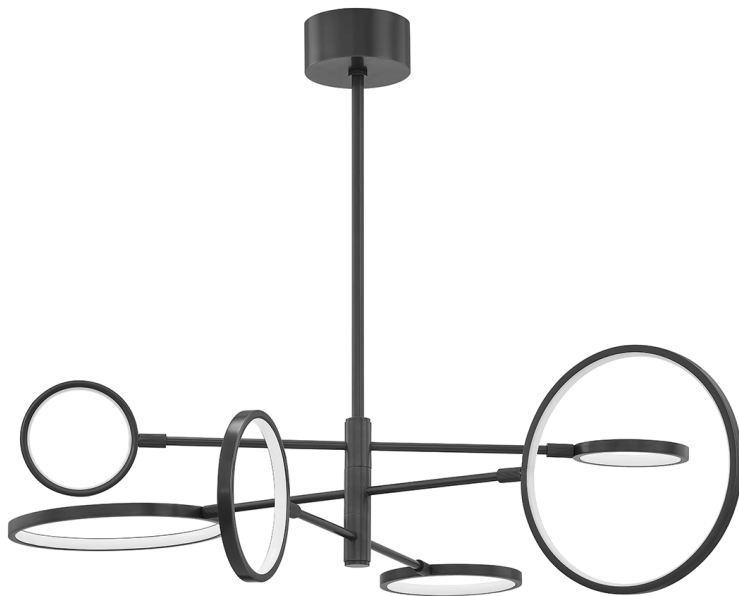

SATURN

4106-OB

Saturns celestial silhouette is a modern take on a mid-century theme. An ultra-low-profile flat, oval volume is offset below a ceiling mounted metal band. Saturn provides a unique and soft contemporary form for surface mounted illumination. The smooth disc of white frosted glass diffuses rich, even light, making Saturn an ideal illuminator and a softly elegant design element for modern living.

FINISHES

OLD BRONZE

DIMENSIONS / SPECS

Height: 12.25"
Width/Diameter: 44.5"
Minimum Height: 16.25"
Maximum Height: 70.25"
Canopy/Backplate: 5.5"
Hanging Type: 1-3" / 1-6" / 1-12" / 2-18" Stems
Product Weight: 15lb
Canopy/Backplate Shape: Round
Sloped Ceiling Compatible: Yes
Living Finish: No
Uplight Only: No

Shade 1: Acrylic
Shade 1 Finish: Opal Matte
Shade 1 Top Width: 12"
Shade 2: {{EMPTY}}
Shade 2 Top Width: 8"
Replacement Glass Item #(s): GAS-004102-OB-S

ELECTRICAL

Bulb 1
Bulb Included: N/A
Socket: Integrated LED
Max Wattage: 55
Bulb Quantity: 0
Wire Length: 120"
Cord Type: B & W TEFLON W/ GROUND WIRE
Dimmer Type: ELV, TRIAC, 0-10 VOLT
Gem Box Required (2"x3"): No
Dark Sky: No
CRI: 90
Color Temp.: 2700k
Lumens: 2425
Title 24: No
Field Serviceable: Yes