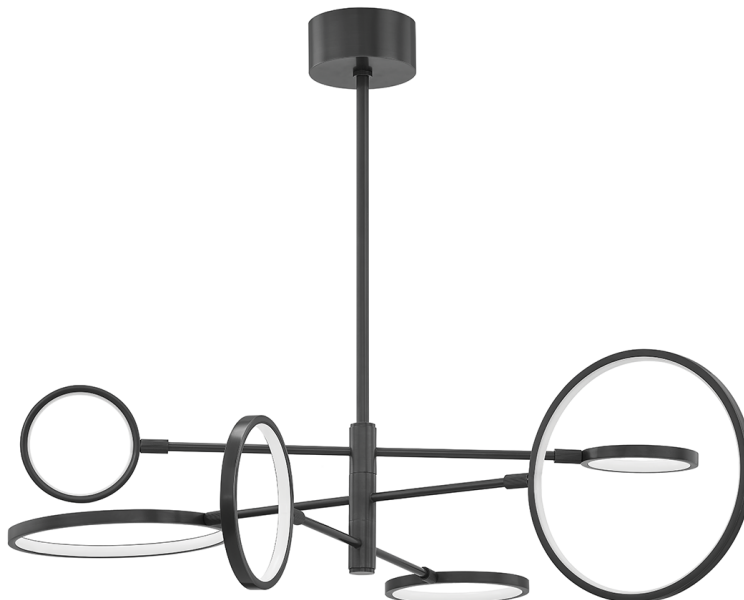

SATURN

4106-OB

Saturns celestial silhouette is a modern take on a mid-century theme. An ultra-low-profile flat, oval volume is offset below a ceiling mounted metal band. Saturn provides a unique and soft contemporary form for surface mounted illumination. The smooth disc of white frosted glass diffuses rich, even light, making Saturn an ideal illuminator and a softly elegant design element for modern living.

Canopy/Backplate: 5.5"

Hanging Type: 1-3" / 1-6" / 1-12" / 2-18" Stems

Product Weight: 15lb

Canopy/Backplate Shape: Round

Sloped Ceiling Compatible: No

Living Finish: No

Uplight Only: No

Shade

Shade 1: Glass

Shade 1 Finish: Matte White

Shade 1 Top Width: 12"

Shade 2: Glass

Shade 2 Finish: Matte Cloud

Shade 2 Top Width: 8"

Replacement Glass Item #(s): GAS-004102-OB-S

ELECTRICAL

Bulb 1

Bulb Included: N/A

Socket: Integrated LED

Max Wattage: 55

Bulb Quantity: 0

Wire Length: 120"

Cord Type: B & W TEFLON W/ GROUND WIRE

Dimmer Type: ELV, TRIAC, 0-10 VOLT