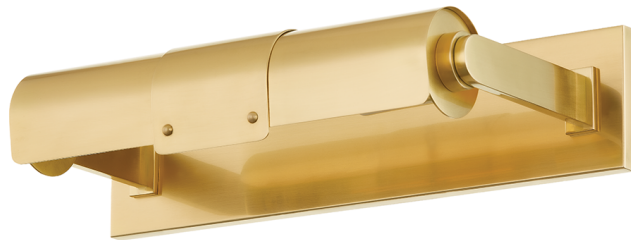

ONEONTA

4215-AGB

Oneonta elevates traditional picture lighting. The layered metalwork creates a telescoping effect that draws the eye to the fixture and the work of art it illuminates.

FINISHES

AGED BRASS

DIMENSIONS / SPECS

Height: 3.5"
Width/Diameter: 15.25"
Canopy/Backplate: 3.5"
Product Weight: 4.96lb
Extension: 7"
Top to Center: 1.75"
Canopy/Backplate Shape: Rectangle
Sloped Ceiling Compatible: No
Living Finish: No
Uplight Only: No

ELECTRICAL

Bulb 1

Bulb Included: No
Socket: E26 Medium Base
Bulb Type: T10-9
Max Wattage: 6
Bulb Quantity: 1
Wire Length: 7"
Cord Type: B & W TEFLON W/ COPPER
GROUND WIRE
Gem Box Required (2"x3"): Yes
Dark Sky: No

SHIPPING

Carton 1: 19" x 11" x 8"
Carton 1 Weight: 7lb
Shipping Method: Ground
Country of Origin: VN