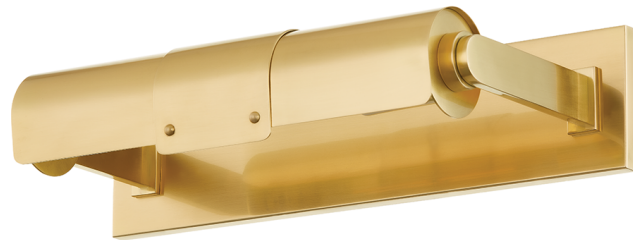

ONEONTA

4215-AGB

Oneonta elevates traditional picture lighting. The layered metalwork creates a telescoping effect that draws the eye to the fixture and the work of art it illuminates.

FINISHES

AGED BRASS

DIMENSIONS / SPECS

Height: 3.5"

Width/Diameter: 15.25"

Canopy/Backplate: 3.5"

Product Weight: 4.96lb

Extension: 7"

Top to Center: 1.75"

Canopy/Backplate Shape: Rectangle

Sloped Ceiling Compatible: No

Living Finish: No

Uplight Only: No

ELECTRICAL

Bulb 1

Bulb Included: No

Socket: E26 Medium Base

Bulb Type: T10-9

Max Wattage: 6

Bulb Quantity: 1

Wire Length: 7"

Cord Type: B & W TEFLON W/ COPPER

GROUND WIRE

Gem Box Required (2"x3"): Yes

Dark Sky: No

SHIPPING