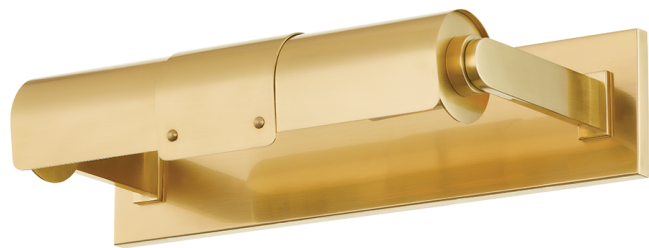

ONEONTA

4215-AGB

Oneonta elevates traditional picture lighting. The layered metalwork creates a telescoping effect that draws the eye to the fixture and the work of art it illuminates.

FINISHES

Aged Brass (AGB)
Distressed Bronze (DB)

DIMENSIONS

Height: 3.5"
Width/Diameter: 15.25"

Canopy/Backplate: 0"
Hanging Type:
Product Weight: 4.96lb

GLASS

Attachment:
Glass 1:
Glass 2:

LAMPING

Bulb 1
Socket: E26 Medium Base
Bulb: A19 • 1 • 6 Watt Max