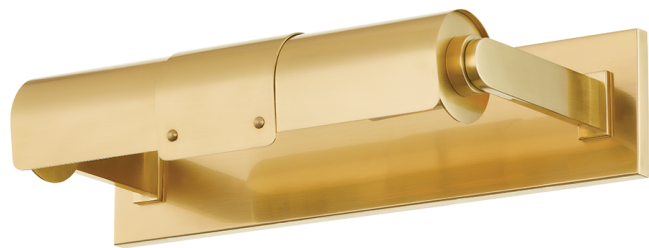

# ONEONTA

4215-AGB

Oneonta elevates traditional picture lighting. The layered metalwork creates a telescoping effect that draws the eye to the fixture and the work of art it illuminates.

## FINISHES

Aged Brass (AGB)  
Distressed Bronze (DB)

## DIMENSIONS

Height: 3.5"  
Width/Diameter: 15.25"  
  
Canopy/Backplate: 0"  
Hanging Type:  
Product Weight: 4.96lb