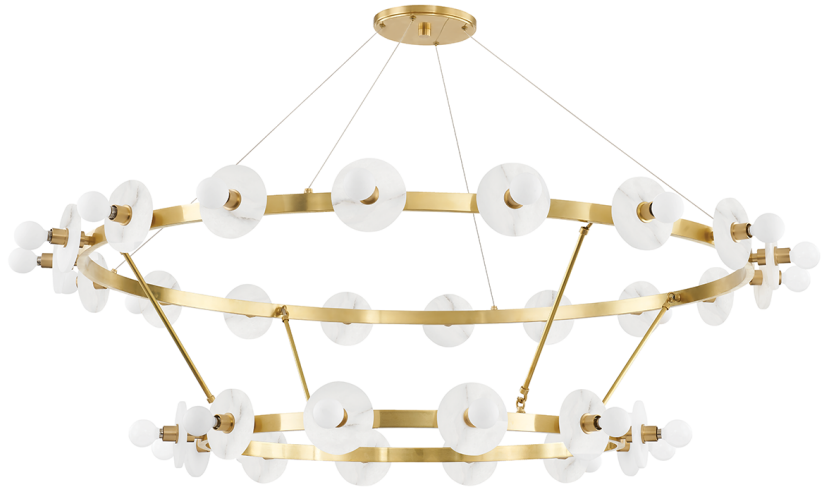

AUSTEN

4262-AGB

*Due to the one-of-a-kind nature of the medium, exact colors and patterns may vary slightly from the image shown.

FINISHES

AGED BRASS

DIMENSIONS / SPECS

Height: 16.75"
Width/Diameter: 58"
Minimum Height: 36.5"
Maximum Height: 127"
Canopy/Backplate: 8"
Hanging Type: 120" Aircraft Cable
Product Weight: 45.1lb
Top to Center: 4"
Canopy/Backplate Shape: Round
Sloped Ceiling Compatible: Yes
Living Finish: No
Uplight Only: No

Shade 1: Natural Stone
Shade 1 Finish: Alabaster
Shade 1 Top Width: 4.75"

ELECTRICAL

Bulb 1
Bulb Included: No
Socket: E12 Candelabra Base
Bulb Type: G16.5
Max Wattage: 8
Bulb Quantity: 30
Wire Length: 132"
Cord Type: SPT-1 SILVER W/ TINNED GROUND
WIRE
Gem Box Required (2"x3"): No
Dark Sky: No