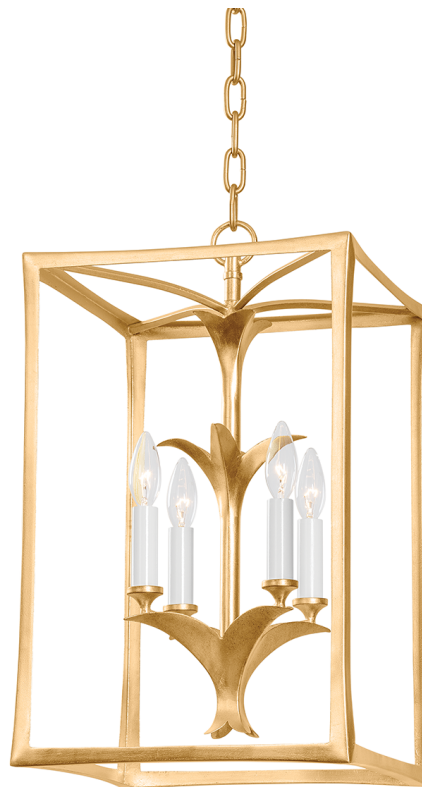

BERGAMO

435-31-VGL/GL

Inspired by vintage Hollywood theaters, Bergamo takes center stage in any room. Leaf-like candle holders and the soft shaping of the cage add an intriguing organic element. The Vintage Gold Leaf finish will bring a touch of glam to any interior.

FINISHES

VINTAGE GOLD LEAF w/ GOLD LEAF

DIMENSIONS / SPECS

Height: 21.75"
Width/Diameter: 13"
Length: 13"
Minimum Height: 25"
Maximum Height: 96"
Hanging Type: 72" Chain
Product Weight: 13.23lb
Sloped Ceiling Compatible: Yes
Living Finish: No
Uplight Only: No

ELECTRICAL

Bulb 1

Bulb Included: No
Socket: E12 Candelabra Base
Bulb Type: B11
Max Wattage: 60
Bulb Quantity: 4
Wire Length: 144"
Gem Box Required (2"x3"): No
Dark Sky: No

SHIPPING

Carton 1: 26" x 17" x 17"
Carton 1 Weight: 31lb
Shipping Method: Ground
Country of Origin: PH