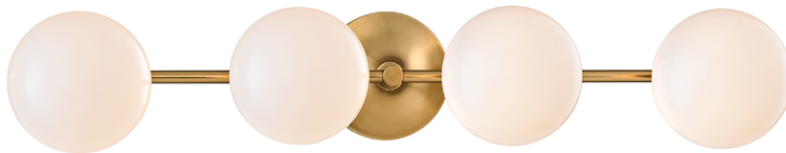

FLEMING

4744-AGB

FINISHES

AGED BRASS

DIMENSIONS / SPECS

Height: 5"
Width/Diameter: 28.75"
Canopy/Backplate: 4.5"
Product Weight: 7lb
Extension: 7.5"
Top to Center: 14.25"
Canopy/Backplate Shape: Round
Sloped Ceiling Compatible: No
Living Finish: No
Uplight Only: No

Shade 1: Glass
Shade 1 Finish: Opal Glossy
Shade 1 Top Width: 1.25"
Shade 1 Height: 4"
Replacement Glass Item #(s): GLS-004700

ELECTRICAL

Bulb 1
Bulb Included: No
Socket: G9
Bulb Type: G9 LED
Max Wattage: 6
Bulb Quantity: 4
Wire Length: 7"
Cord Type: B & W TEFLON W/ GROUND WIRE
Gem Box Required (2"x3"): No
Dark Sky: No