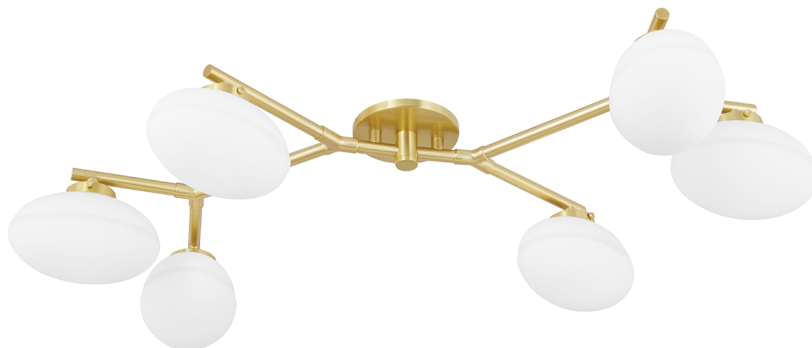

## FINISHES

---

AGED BRASS

## DIMENSIONS / SPECS

---

Height: 7.75"  
Width/Diameter: 33.75"  
Length: 41"  
Canopy/Backplate: 6"  
Product Weight: 18.3lb  
Canopy/Backplate Shape: Round  
Sloped Ceiling Compatible: Yes  
Living Finish: No  
Uplight Only: No

Shade 1: Glass  
Shade 1 Finish: Opal Etched  
Shade 1 Top Length: 8.25"  
Shade 1 Height: 5.5"  
Replacement Glass Item #(s): GLS-005530

### Bulb 1

Bulb Included: No  
Socket: E12 Candelabra Base  
Bulb Type: G16.5  
Max Wattage: 8  
Bulb Quantity: 6  
Wire Length: 7"  
Cord Type: B & W TEFLON W/ COPPER  
GROUND WIRE  
Gem Box Required (2"x3"): No  
Dark Sky: No