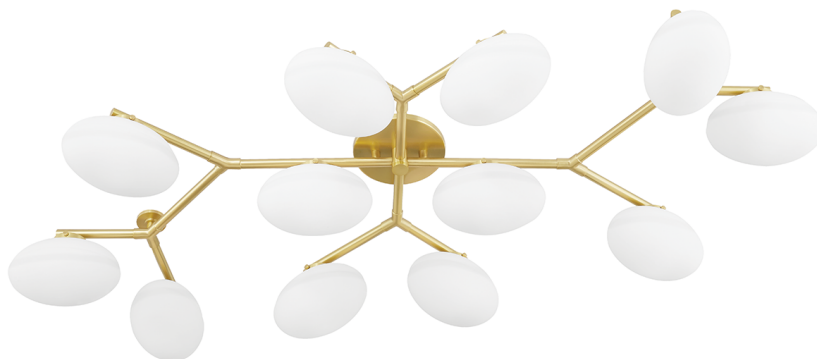

WAGNER

5559-AGB

FINISHES

AGED BRASS

DIMENSIONS / SPECS

Height: 7.75"
Width/Diameter: 33.75"
Length: 59.5"
Canopy/Backplate: 7.75"
Product Weight: 31.2lb
Canopy/Backplate Shape: Round
Sloped Ceiling Compatible: Yes
Living Finish: No
Uplight Only: No

Shade 1: Glass
Shade 1 Finish: Opal Etched
Shade 1 Top Length: 8.25"
Shade 1 Height: 5.5"
Replacement Glass Item #(s): GLS-005530

ELECTRICAL

Bulb 1

Bulb Included: No
Socket: E12 Candelabra Base
Bulb Type: G16.5
Max Wattage: 8
Bulb Quantity: 12
Wire Length: 7"
Cord Type: B & W TEFLON W/ COPPER
GROUND WIRE
Gem Box Required (2"x3"): No
Dark Sky: No

SHIPPING

Carton 1: 58" x 28" x 12"
Carton 1 Weight: 34lb
Shipping Method: Truck Only
Country of Origin: VN