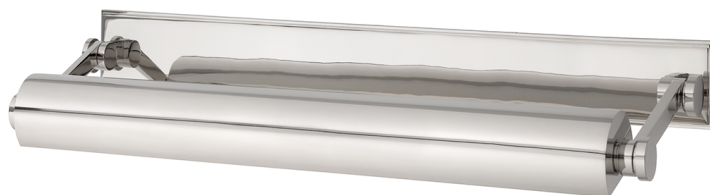

MERRICK

6022-PN

Smooth styling and superior functionality are Merrick's signature traits. We conceal the fixture's wiring behind a full-length solid brass backplate. Merrick's shade and arms can be adjusted to customize light direction.

FINISHES

POLISHED NICKEL

DIMENSIONS / SPECS

Height: 3.5"
Width/Diameter: 24.5"
Minimum Height: 3.5"
Maximum Height: 8.75"
Product Weight: 8lb
Extension: 8.75"
Top to Center: 1.75"
Canopy/Backplate Shape: Rectangle
Sloped Ceiling Compatible: No
Living Finish: No
Uplight Only: Yes

Shade 1: {{EMPTY}}

ELECTRICAL

Bulb 1

Bulb Included: No
Socket: E26 Medium Base
Bulb Type: T10-5.5
Max Wattage: 60
Bulb Quantity: 3
Wire Length: 7"
Switch Type: N/A
Gem Box Required (2"x3"): Yes
Dark Sky: No