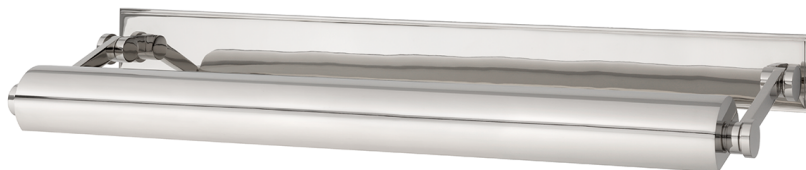

MERRICK

6029-PN

Smooth styling and superior functionality are Merrick's signature traits. We conceal the fixture's wiring behind a full-length solid brass backplate. Merrick's shade and arms can be adjusted to customize light direction.

FINISHES

POLISHED NICKEL

DIMENSIONS / SPECS

Height: 3.25"
Width/Diameter: 31.5"
Canopy/Backplate: 3.25"
Product Weight: 10lb
Extension: 8.75"
Top to Center: 1.75"
Canopy/Backplate Shape: Rectangle
Sloped Ceiling Compatible: No
Living Finish: No
Uplight Only: No

ELECTRICAL

Bulb 1

Bulb Included: No
Socket: E26 Medium Base
Bulb Type: T10-5.5
Max Wattage: 40
Bulb Quantity: 4
Wire Length: 7"
Cord Type: B & W TEFLON W/ COPPER
GROUND WIRE
Gem Box Required (2"x3"): Yes
Dark Sky: No