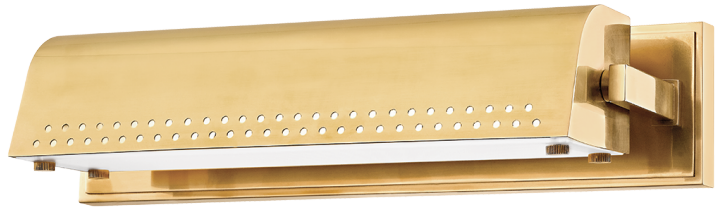

## FINISHES

---

AGED BRASS

## DIMENSIONS / SPECS

---

Height: 4"  
Width/Diameter: 15.5"  
Canopy/Backplate: 3.5"  
Product Weight: 6lb  
Extension: 5.25"  
Top to Center: 2"  
Canopy/Backplate Shape: Rectangle  
Sloped Ceiling Compatible: No  
Living Finish: No  
Uplight Only: No

### Bulb 1

Bulb Included: N/A  
Socket: Integrated LED  
Max Wattage: 9  
Bulb Quantity: 1  
Wire Length: 7"  
Cord Type: B & W TEFLON W/ COPPER  
GROUND WIRE  
Dimmer Type: ELV  
Gem Box Required (2"x3"): Yes  
Dark Sky: No  
CRI: 90  
Color Temp.: 3000k  
Lumens: 750  
Title 24: No  
Field Serviceable: Yes