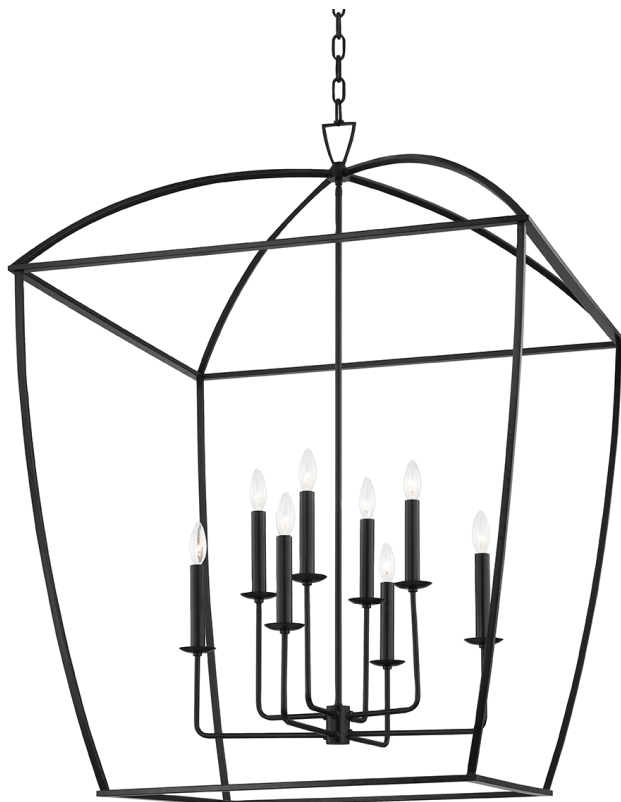

BRYANT

8334-AI

An antique four-sided lantern is reimagined with a slender framework and soft curves. The openness of Bryant allows light to flow freely, radiating in every direction across a hallway, entryway, or stairwell. From a small lantern to a large linear, every format evokes a sense of old-world charm. Whether with Aged Iron, Gold Leaf, or White Plaster finishes, the allover materiality lets the design-forward concept shine.

FINISHES

AGED IRON

DIMENSIONS / SPECS

Height: 44.75"

Width/Diameter: 34"

Length: 34"

Minimum Height: 50.75"

Maximum Height: 102.75"

Canopy/Backplate: 7.25"

Hanging Type: 54" Chain

Product Weight: 32.6lb

Canopy/Backplate Shape: Round

Sloped Ceiling Compatible: Yes

Living Finish: Yes

Uplight Only: No

ELECTRICAL

Bulb 1

Bulb Included: No

Socket: E12 Candelabra Base

Bulb Type: B11

Max Wattage: 60

Bulb Quantity: 12

Wire Length: 120"

Cord Type: SPT-1 SILVER W/ TINNED GROUND WIRE

Gem Box Required (2"x3"): No

Dark Sky: No

SHIPPING

Carton 1: 46" x 37" x 37"

Carton 1 Weight: 33lb

Shipping Method: Truck Only

Country of Origin: VN