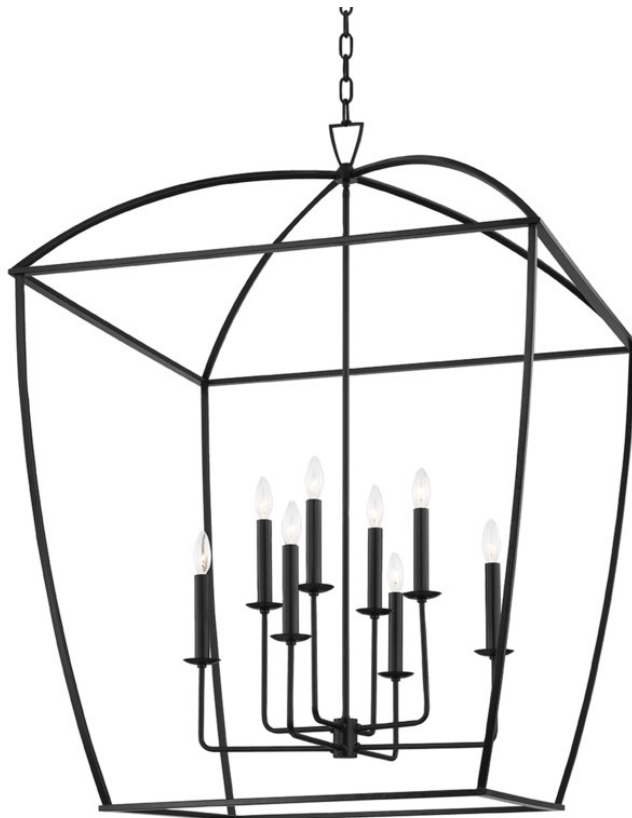

BRYANT

8334-AI

FINISHES

Aged Iron (AI)

Gold Leaf (GL)

White Plaster (WP)

DIMENSIONS

Height 44.25"

Width/Diameter 34.00"

Minimum Height 49.00"

Maximum Height 101.00"

Canopy/Backplate 7.00"

Hanging Type

Weight 32.60lb

GLASS/SHADES

Material

Attachment

Color

LAMPING/ELECTRICAL

Bulb 1

Bulb Included No

Socket Type E12 Candelabra Base

Bulb 1 8 - 60 Watt Max 120 VAC

UL Rating UL Damp