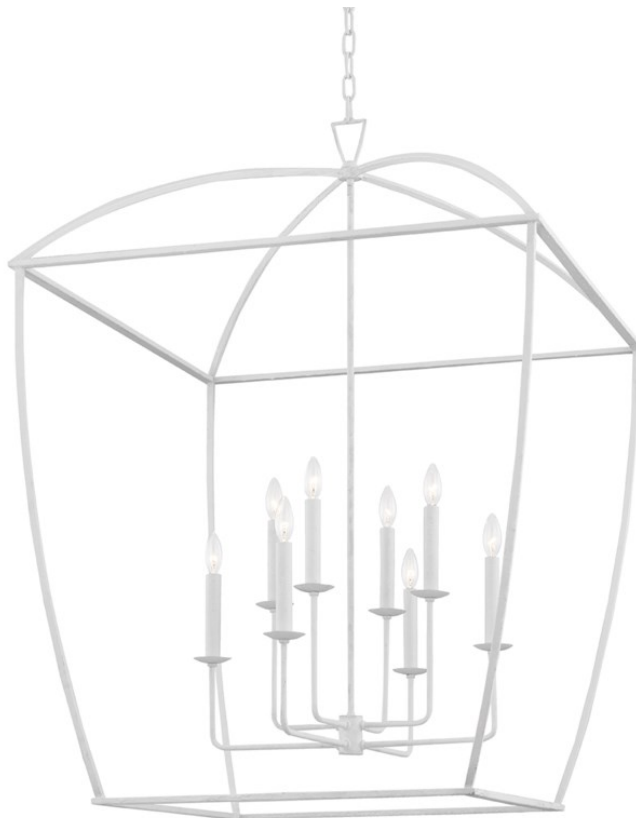

BRYANT

8334-WP

FINISHES

Aged Iron (AI)

Gold Leaf (GL)

White Plaster (WP)

DIMENSIONS

Height 44.25"

Width/Diameter 34.00"

Minimum Height 49.00"

Maximum Height 101.00"

Canopy/Backplate 7.00"

Hanging Type

Weight 32.60lb

GLASS/SHADES

Material

Attachment

Color

LAMPING/ELECTRICAL

Bulb 1

Bulb Included No

Socket Type E12 Candelabra Base

Bulb 1 8 - 60 Watt Max 120 VAC

UL Rating UL Damp