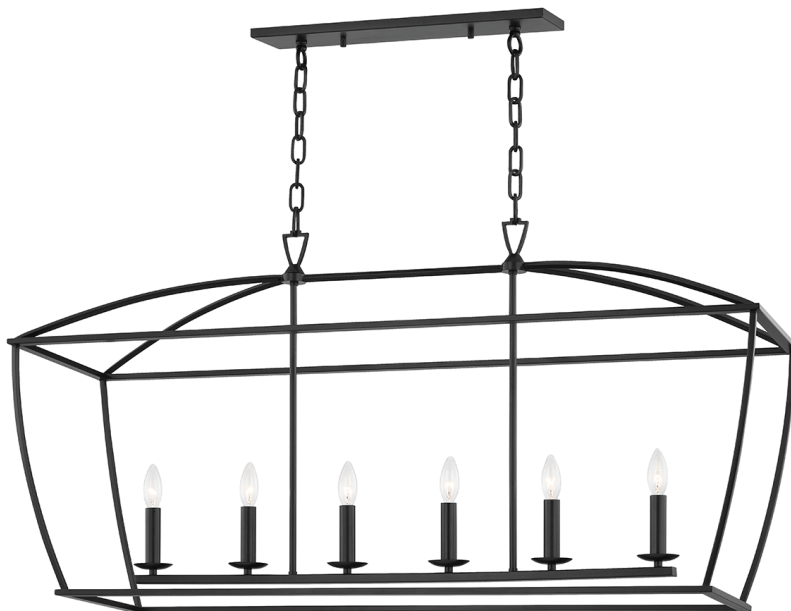

BRYANT

8348-AI

An antique four-sided lantern is reimagined with a slender framework and soft curves. The openness of Bryant allows light to flow freely, radiating in every direction across a hallway, entryway, or stairwell. From a small lantern to a large linear, every format evokes a sense of old-world charm. Whether with Aged Iron, Gold Leaf, or White Plaster finishes, the all-over materiality lets the design-forward concept shine.

FINISHES

AGED IRON

DIMENSIONS / SPECS

Height: 24"

Width/Diameter: 13.75"

Length: 48.25"

Minimum Height: 27.75"

Maximum Height: 79.75"

Canopy/Backplate: 4.75"

Hanging Type: 54" Chain

Product Weight: 18lb

Canopy/Backplate Shape: Rectangle

Sloped Ceiling Compatible: Yes

Living Finish: No

Uplight Only: No

ELECTRICAL

Bulb 1

Bulb Included: No

Socket: E12 Candelabra Base

Bulb Type: B11

Max Wattage: 60

Bulb Quantity: 6

Wire Length: 120"

Cord Type: B & W TEFLON W/ GROUND WIRE

Gem Box Required (2"x3"): No

Dark Sky: No

SHIPPING

Carton 1: 52" x 17" x 25"

Carton 1 Weight: 26lb

Shipping Method: Truck Only

Country of Origin: VN