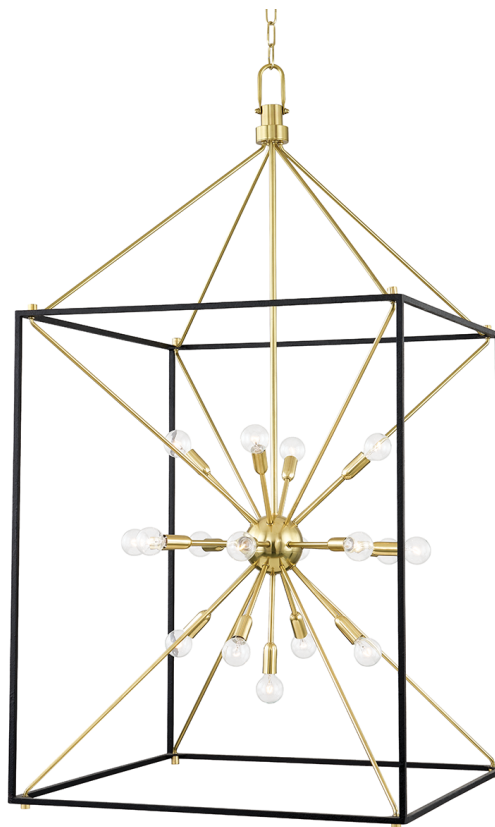

GLENDALE

8927-AGB/BK

You asked, we listened! We've expanded our best-selling Glendale family with the addition of a gorgeous flush mount, larger-sized pendant and a stunning linear fixture—all in a traditional Sputnik-style lantern design. Choose from an Aged Brass or Polished Nickel with Hammered Black finish.

FINISHES

AGED BRASS w/ HAMMERED BLACK

DIMENSIONS / SPECS

Height: 51.5"
Width/Diameter: 27"
Length: 27"
Minimum Height: 56.5"
Maximum Height: 108.5"
Canopy/Backplate: 8"
Hanging Type: 54" Chain
Product Weight: 35lb
Canopy/Backplate Shape: Round
Sloped Ceiling Compatible: Yes
Living Finish: No
Uplight Only: No

ELECTRICAL

Bulb 1
Bulb Included: No
Socket: E12 Candelabra Base
Bulb Type: G16.5
Max Wattage: 40
Bulb Quantity: 25
Wire Length: 120"
Gem Box Required (2"x3"): No
Dark Sky: No

SHIPPING

Carton 1: 53" x 32" x 32"
Carton 1 Weight: 46lb
Shipping Method: Truck Only
Country of Origin: PH