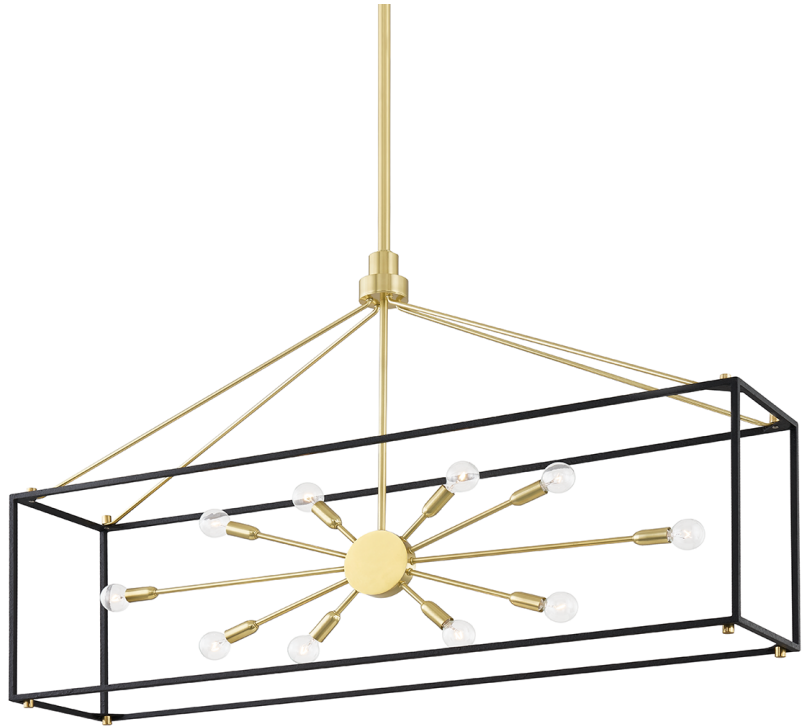

GLENDALE

8948-AGB/BK

You asked, we listened! We've expanded our best-selling Glendale family with the addition of a gorgeous flush mount, larger-sized pendant and a stunning linear fixture—all in a traditional Sputnik-style lantern design.

FINISHES

Aged Brass/black (AGB/BK)
Polished Nickel/black (PN/BK)

DIMENSIONS

Height: 28.325"
Width/Diameter: 10"
Length: 48"
Minimum Height: 34.5"
Maximum Height: 88.5"
Canopy/Backplate: "
Hanging Type: 1-3" / 1-6" / 1-12" / 2-18" Stems
Product Weight: 25lb

GLASS

Attachment:
Glass 1:
Glass 2:

LAMPING

Bulb 1
Socket: E12 Candelabra Base
Bulb: G16.5 • 10 • 60 Watt Max
Voltage: 120 VAC
UL Rating: UL Damp

SHIPPING

Carton 1: 53" x 15" x 34"
Carton 1 Weight: 31lb
Shipping Method: Truck Only