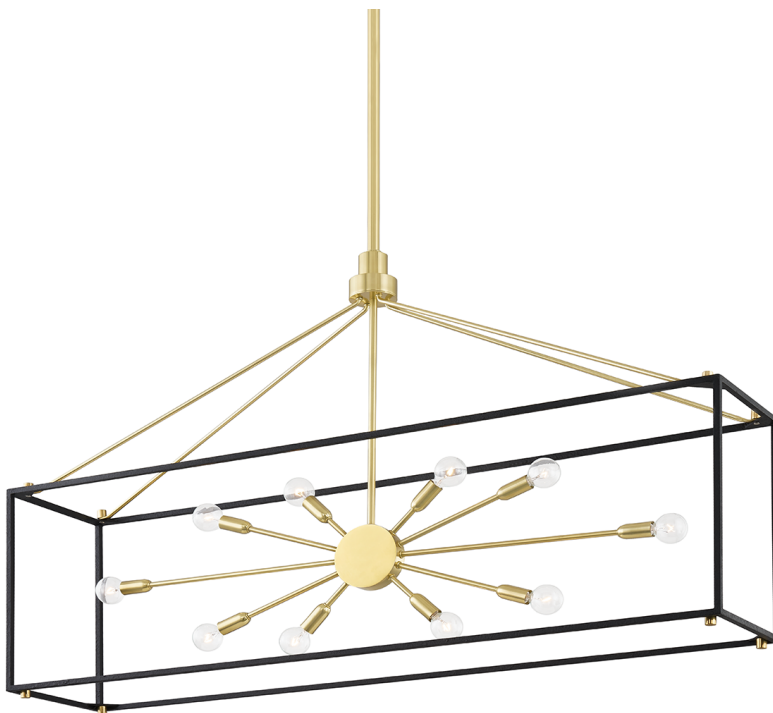

# GLENDALE

8948-AGB/BK

You asked, we listened! We've expanded our best-selling Glendale family with the addition of a gorgeous flush mount, larger-sized pendant and a stunning linear fixture—all in a traditional Sputnik-style lantern design. Choose from an Aged Brass or Polished Nickel with Hammered Black finish.

## DIMENSIONS / SPECS

Height: 28.25"

Width/Diameter: 10"

Length: 48"

Minimum Height: 34.5"

Maximum Height: 88.5"

Hanging Type: 1-3" / 1-6" / 1-12" / 2-18" Stems

Product Weight: 25lb

### Bulb 1

Bulb Included: No

Socket: E12 Candelabra Base

Bulb Type: G16.5

Max Wattage: 60

Bulb Quantity: 10

Wire Length: 120"

Cord Type: SPT-1 SILVER W/ TINNED GROUND WIRE

Gem Box Required (2"x3"): No

Dark Sky: No