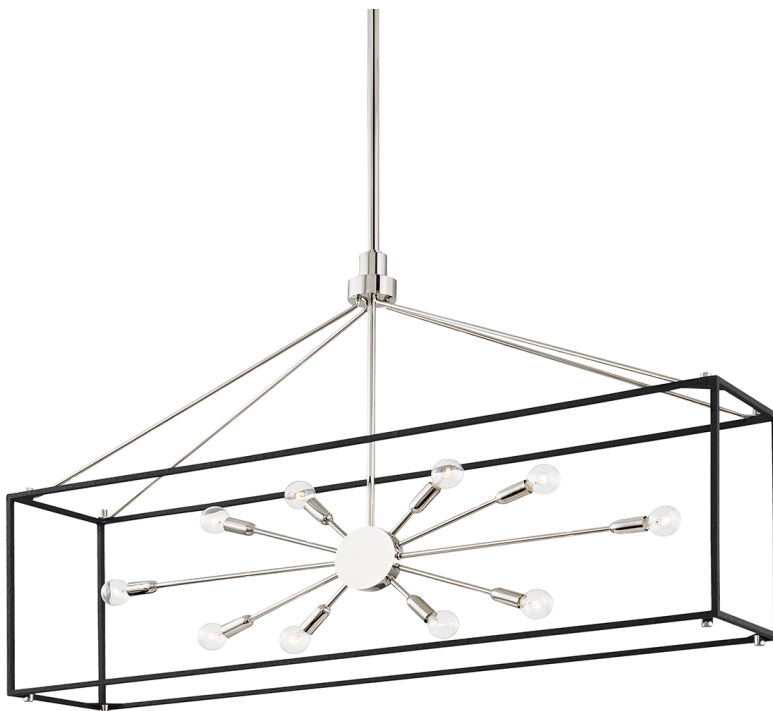

GLENDALE

8948-PN/BK

You asked, we listened! We've expanded our best-selling Glendale family with the addition of a gorgeous flush mount, larger-sized pendant and a stunning linear fixture—all in a traditional Sputnik-style lantern design. Choose from an Aged Brass or Polished Nickel with Hammered Black finish.

FINISHES

POLISHED NICKEL w/ HAMMERED BLACK

DIMENSIONS / SPECS

Height: 28.33"

Width/Diameter: 10"

Length: 48"

Minimum Height: 34.5"

Maximum Height: 88.5"

Canopy/Backplate: 4.75"

Hanging Type: 1-3" / 1-6" / 1-12" / 2-18" Stems

Product Weight: 25lb

Canopy/Backplate Shape: Round

Sloped Ceiling Compatible: Yes

Living Finish: No

Uplight Only: No

ELECTRICAL

Bulb 1

Bulb Included: No

Socket: E12 Candelabra Base

Bulb Type: G16.5

Max Wattage: 60

Bulb Quantity: 10

Wire Length: 120"

Gem Box Required (2"x3"): No

Dark Sky: No

SHIPPING

Carton 1: 53" x 15" x 34"

Carton 1 Weight: 31lb

Shipping Method: Truck Only

Country of Origin: VN