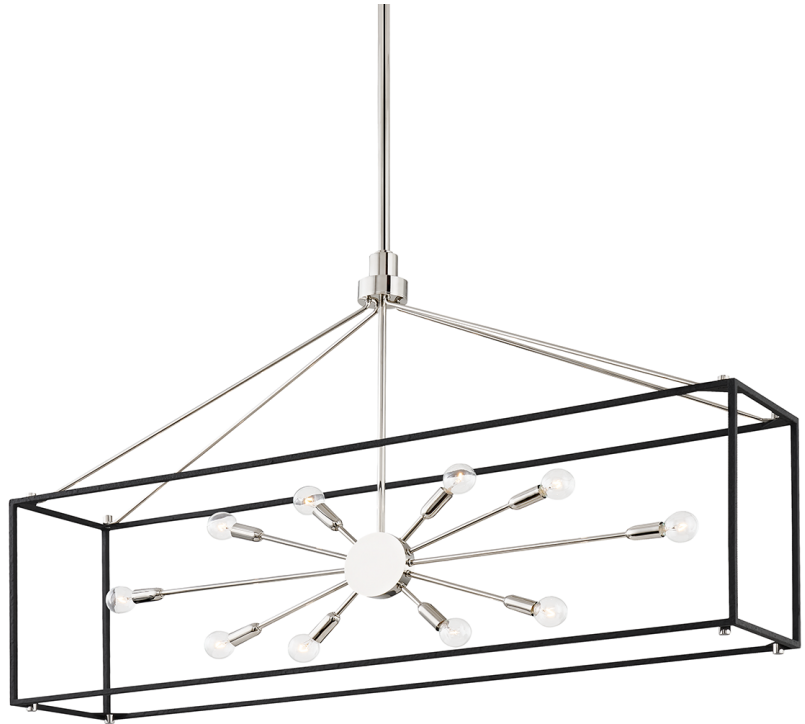

GLENDALE

8948-PN/BK

You asked, we listened! We've expanded our best-selling Glendale family with the addition of a gorgeous flush mount, larger-sized pendant and a stunning linear fixture—all in a traditional Sputnik-style lantern design.

FINISHES

Aged Brass/black (AGB/BK)
Polished Nickel/black (PN/BK)

DIMENSIONS

Height: 28.325"
Width/Diameter: 10"
Length: 48"
Minimum Height: 34.5"
Maximum Height: 88.5"
Canopy/Backplate: 4.75"
Hanging Type: 1-3" / 1-6" / 1-12" / 2-18" Stems
Product Weight: 25lb

GLASS

Attachment:
Glass 1:
Glass 2:

LAMPING

Bulb 1
Socket: E12 Candelabra Base
Bulb: G16.5 • 10 • 60 Watt Max
Voltage: 120 VAC
UL Rating: UL Damp

SHIPPING

Carton 1: 53" x 15" x 34"
Carton 1 Weight: 31lb
Shipping Method: Truck Only