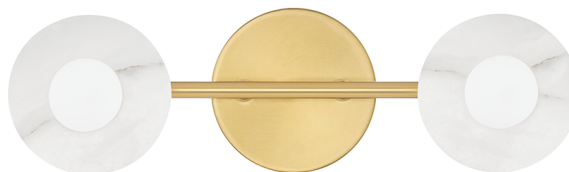

ELMONT

9202-AGB

*Due to the one-of-a-kind nature of the medium, exact colors and patterns may vary slightly from the image shown.

FINISHES

AGED BRASS

DIMENSIONS / SPECS

Height: 15.5"
Width/Diameter: 4.75"
Canopy/Backplate: 4.75"
Product Weight: 2lb
Extension: 6"
Top to Center: 7.75"
Canopy/Backplate Shape: Round
Sloped Ceiling Compatible: No
Living Finish: No
Uplight Only: No

Shade 1: Natural Stone
Shade 1 Finish: Alabaster
Shade 1 Top Width: 3.5"
Shade 1 Height: 3.5"
Replacement Glass Item #(s): ALA-009202

ELECTRICAL

Bulb 1
Bulb Included: No
Socket: E12 Candelabra Base
Bulb Type: G16.5
Max Wattage: 8
Bulb Quantity: 2
Wire Length: 7"
Cord Type: B & W TEFLON W/ COPPER
GROUND WIRE
Gem Box Required (2"x3"): No
Dark Sky: No

SHIPPING

Carton 1: 16" x 7" x 8"
Carton 1 Weight: 3lb
Shipping Method: Ground
Country of Origin: VN