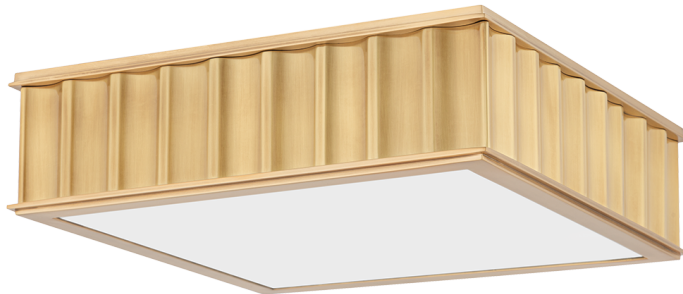

MIDDLEBURY

931-AGB

FINISHES

AGED BRASS

DIMENSIONS / SPECS

Height: 4"
Width/Diameter: 13"
Length: 13"
Canopy/Backplate: 11.75"
Product Weight: 10lb
Canopy/Backplate Shape: Round
Sloped Ceiling Compatible: Yes
Living Finish: No
Uplight Only: No

Shade 1: Glass
Shade 1 Finish: Opal Matte
Shade 1 Bottom L/W: 0" / 12.25"
Replacement Glass Item #(s): GLS-000931

ELECTRICAL

Bulb 1
Bulb Included: No
Socket: E26 Medium Base
Bulb Type: A19
Max Wattage: 60
Bulb Quantity: 2
Wire Length: 7"
Cord Type: B & W TEFLON W/ GROUND WIRE
Gem Box Required (2"x3"): No
Dark Sky: No