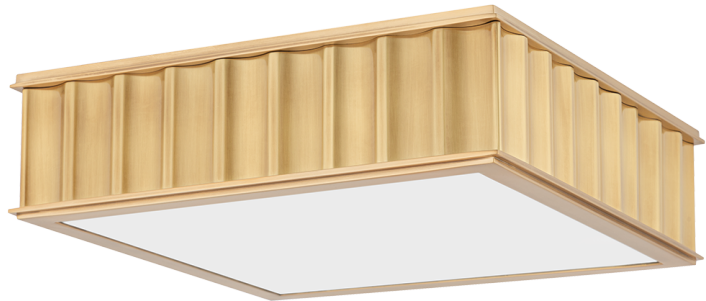

MIDDLEBURY

931-AGB

FINISHES

AGED BRASS (AGB)
HISTORIC NICKEL (HN)
POLISHED NICKEL (PN)

DIMENSIONS

Height: 4"

Width/Diameter: 13"

Length: 13"

Canopy/Backplate: 5"

Hanging Type:

Product Weight: 10lb

GLASS

Attachment: Twist Lock

Glass 1: Glass

Glass 2:

LAMPING