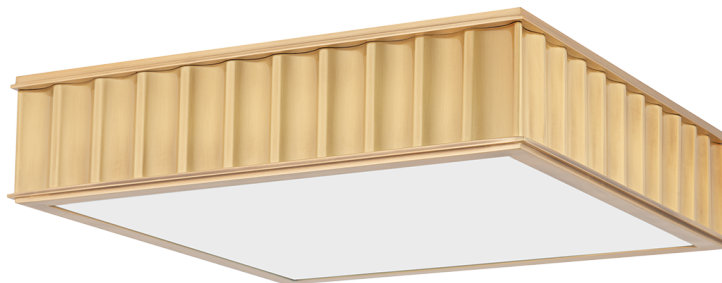

MIDDLEBURY

932-AGB

FINISHES

AGED BRASS

DIMENSIONS / SPECS

Height: 4"
Width/Diameter: 16"
Length: 16"
Canopy/Backplate: 5"
Product Weight: 13lb
Canopy/Backplate Shape: Round
Sloped Ceiling Compatible: Yes
Living Finish: No
Uplight Only: No

Shade 1: Glass
Shade 1 Finish: Opal Matte
Shade 1 Bottom L/W: 0" / 15"
Replacement Glass Item #(s): GLS-000932

ELECTRICAL

Bulb 1
Bulb Included: No
Socket: E26 Medium Base
Bulb Type: B11
Max Wattage: 60
Bulb Quantity: 3
Wire Length: 7"
Gem Box Required (2"x3"): No
Dark Sky: No

SHIPPING

Carton 1: 19" x 19" x 7"
Carton 1 Weight: 15lb
Shipping Method: Ground
Country of Origin: VN