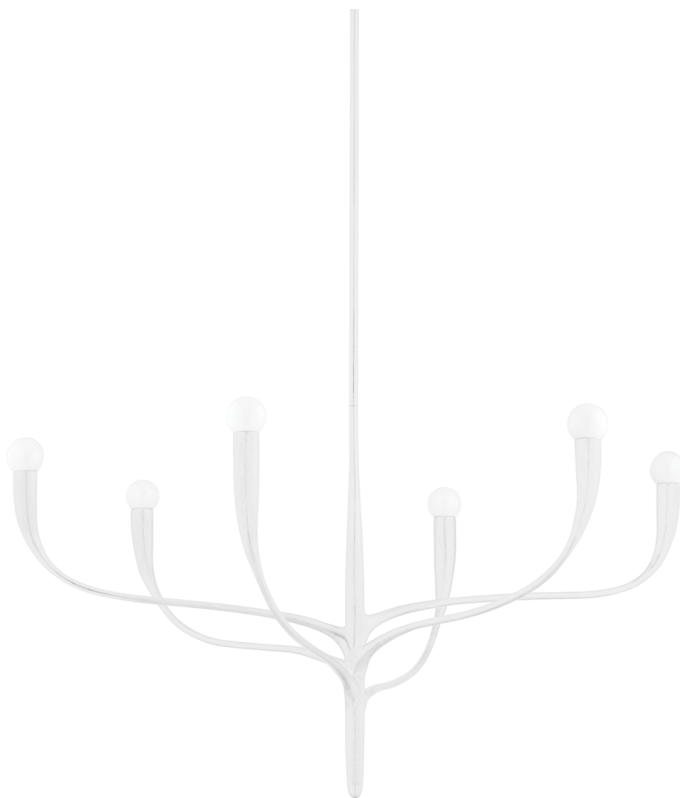

LABRA

9606-WP

The long, slender branches of the Labra family draw inspiration from underwater botanical forms. Each arm supports a small glass globe shade like a delicate ornament of light. In both the chandeliers and wall sconce, a softly pointed end lends an artistic touch to the overall look. Labra is available in Aged Iron, Vintage Gold Leaf, and White Plaster finishes.

FINISHES

WHITE PLASTER

DIMENSIONS / SPECS

Height: 20"
Width/Diameter: 36.75"
Minimum Height: 26"
Maximum Height: 80"
Canopy/Backplate: 5.75"
Hanging Type: 1-3" / 1-6" / 1-12" / 2-18" Stems
Product Weight: 9lb
Canopy/Backplate Shape: Round
Sloped Ceiling Compatible: Yes
Living Finish: No
Uplight Only: No

ELECTRICAL

Bulb 1
Bulb Included: No
Socket: E12 Candelabra Base
Bulb Type: G16.5
Max Wattage: 8
Bulb Quantity: 6
Wire Length: 120"
Cord Type: SPT-1 SILVER W/ TINNED GROUND WIRE
Gem Box Required (2"x3"): No
Dark Sky: No