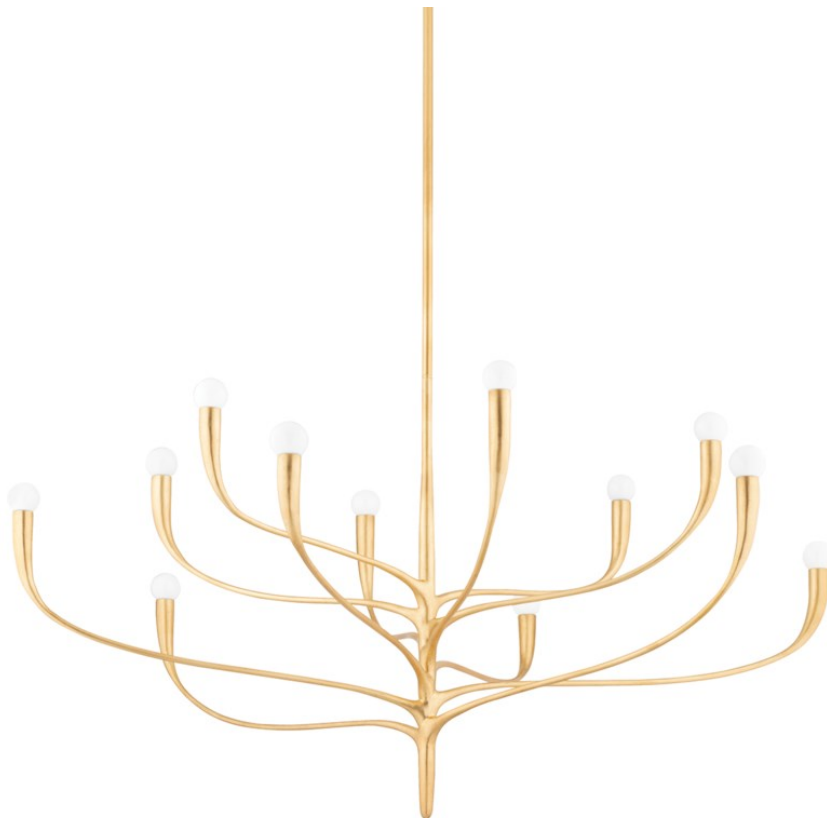

LABRA

9612-VGL

FINISHES

Aged Iron (AI)
Vintage Gold Leaf (VGL)
White Plaster (WP)
White Plaster (WP)

DIMENSIONS

Height 26.50"
Width 52.25"
Minimum Height 32.50"
Maximum Height 86.50"
Canopy/Backplate 5.75"
Hanging Type 3" 6" 12" 2-18"
Weight 52.25lb

GLASS/SHADES

Material
Attachment
Color

LAMPING/ELECTRICAL

Bulb 1
Bulb Included No
Socket Type E12 Candelabra - G16.5
Bulb 1 12 - 40 Watt Max 120 VAC
UL Rating UL Damp

SHIPPING

Carton 1 56" x 56" x 34"
Carton 1 Weight 61lb
Shipping Method Truck Only