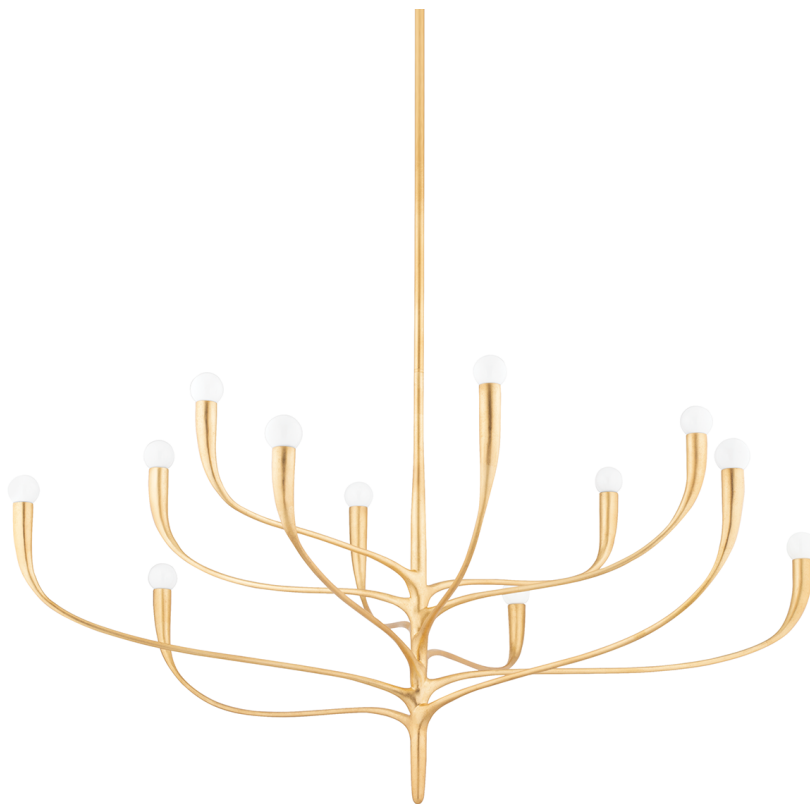

LABRA

9612-VGL

The long, slender branches of the Labra family draw inspiration from underwater botanical forms. Each arm supports a small glass globe shade like a delicate ornament of light. In both the chandeliers and wall sconce, a softly pointed end lends an artistic touch to the overall look. Labra is available in Aged Iron, Vintage Gold Leaf, and White Plaster finishes.

FINISHES

VINTAGE GOLD LEAF

DIMENSIONS / SPECS

Height: 26.5"
Width/Diameter: 51.5"
Minimum Height: 32.5"
Maximum Height: 86.5"
Canopy/Backplate: 5.75"
Hanging Type: 1-3" / 1-6" / 1-12" / 2-18" Stems
Product Weight: 14lb
Canopy/Backplate Shape: Round
Sloped Ceiling Compatible: Yes
Living Finish: No
Uplight Only: No

ELECTRICAL

Bulb 1
Bulb Included: No
Socket: E12 Candelabra Base
Bulb Type: G16.5
Max Wattage: 8
Bulb Quantity: 12
Wire Length: 144"
Cord Type: SPT-1 SILVER W/ TINNED GROUND WIRE
Gem Box Required (2"x3"): No
Dark Sky: No