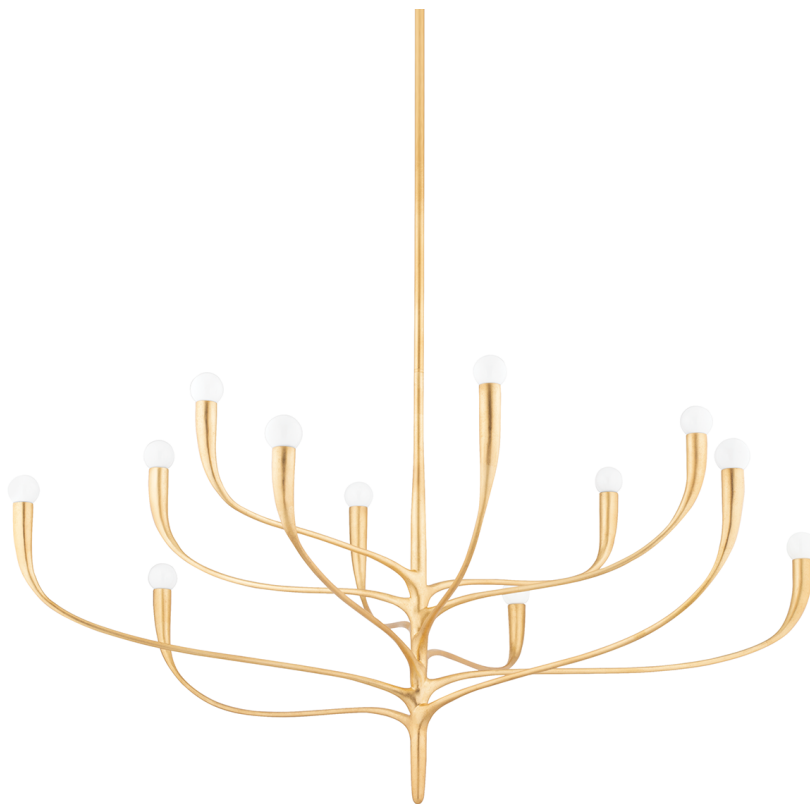

# LABRA

9612-VGL

The long, slender branches of the Labra family draw inspiration from underwater botanical forms. Each arm supports a small glass globe shade like a delicate ornament of light. In both the chandeliers and wall sconce, a softly pointed end lends an artistic touch to the overall look. Labra is available in Aged Iron, Vintage Gold Leaf, and White Plaster finishes.

## FINISHES

VINTAGE GOLD LEAF

## DIMENSIONS / SPECS

Height: 26.5"  
Width/Diameter: 51.5"  
Minimum Height: 32.5"  
Maximum Height: 86.5"  
Canopy/Backplate: 5.75"  
Hanging Type: 1-3" / 1-6" / 1-12" / 2-18" Stems  
Product Weight: 14lb  
Canopy/Backplate Shape: Round  
Sloped Ceiling Compatible: Yes  
Living Finish: No  
Uplight Only: No

## ELECTRICAL

**Bulb 1**  
Bulb Included: No  
Socket: E12 Candelabra Base  
Bulb Type: G16.5  
Max Wattage: 8  
Bulb Quantity: 12  
Wire Length: 144"  
Cord Type: SPT-1 SILVER W/ TINNED GROUND WIRE  
Gem Box Required (2"x3"): No  
Dark Sky: No