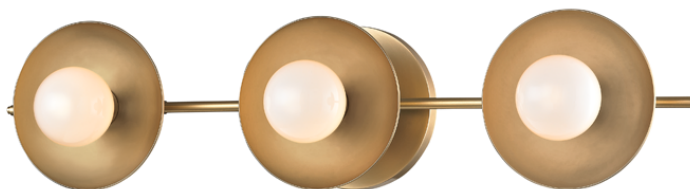

JULIEN

9803-AGB

FINISHES

AGED BRASS

DIMENSIONS / SPECS

Height: 4.75"
Width/Diameter: 20"
Canopy/Backplate: 4.75"
Product Weight: 4lb
Extension: 4.75"
Top to Center: 10"
Canopy/Backplate Shape: Round
Sloped Ceiling Compatible: No
Living Finish: No
Uplight Only: No

Shade 1: Glass
Shade 1 Finish: Opal Matte
Shade 1 Top Width: 2.25"
Shade 1 Bottom L/W: 0" / 2.25"
Shade 1 Height: 3"
Replacement Glass Item #(s): GLS-009801-AGB

ELECTRICAL

Bulb 1
Bulb Included: No
Socket: G9
Bulb Type: G9 LED
Max Wattage: 6
Bulb Quantity: 3
Wire Length: 7"
Cord Type: B & W TEFLON W/ COPPER
GROUND WIRE
Gem Box Required (2"x3"): No
Dark Sky: No