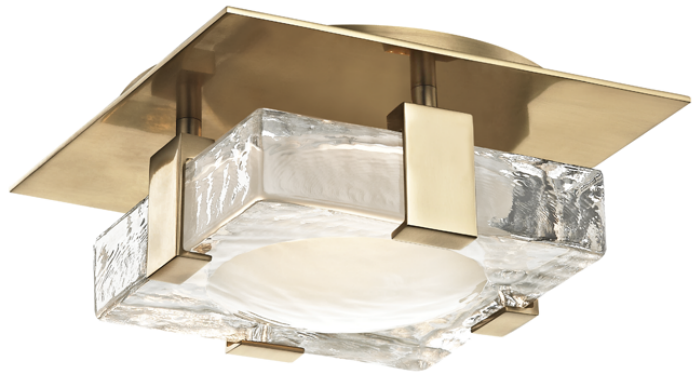

BOURNE

9808-AGB

Bourne's visual heft makes a statement. A very thick pane of glass, etched with a concave divot on its back and clear with a convex moun on its front, is mounted to a canopy or floating backplate, making for a mood-enhancing light diffusion.

FINISHES

Aged Brass (AGB)
Polished Nickel (PN)

DIMENSIONS

Height: 8"

Width/Diameter: 8"

Canopy/Backplate: 7.25"

Hanging Type:

Product Weight: 3lb

GLASS

Attachment:

Glass 1: Glass

Glass 2:

LAMPING

Bulb 1

Socket: Integrated LED

Bulb: 1 • 12 Watt Max