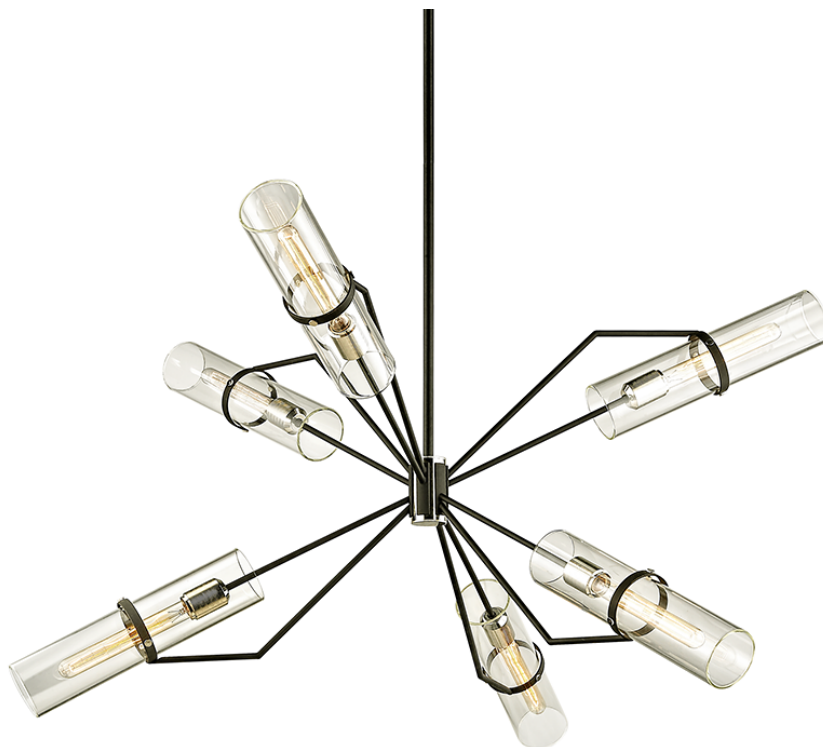

RAEF

F6328-TBK/PN

FINISHES

TEXTURED BLACK & POLISH NICKEL (TEXTURED BLACK & POLISH NICKEL)

DIMENSIONS

Height: 27.25"

Width/Diameter: 50"

Minimum Height: 28.5"

Maximum Height: 64.5"

Canopy/Backplate: 6"

Hanging Type: 1-6" / 2-12" / 1-18" Stems

Product Weight: 26.01lb

GLASS

Attachment: Thumb Screw

Glass 1: Glass

Glass 2:

LAMPING

Bulb 1

Socket: E26 Medium Base

Bulb: T10-9.5 • 6 • 75 Watt Max

Voltage: 120

UL Rating: UL Dry

SHIPPING

Carton 1: 41" x 37" x 25"

Carton 1 Weight: 45lb

Shipping Method: Truck Only

PATENT PENDING