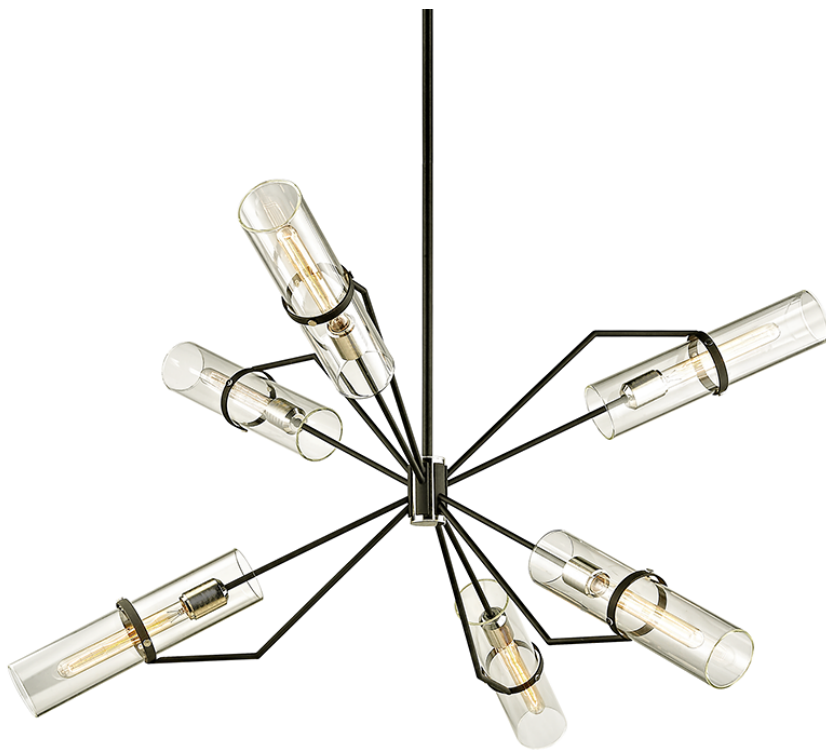

RAEF

F6328-TBK/PN

FINISHES

TEXTURED BLACK & POLISH NICKEL (TEXTURED BLACK & POLISH NICKEL)

DIMENSIONS

Height: 27.25"

Width/Diameter: 50"

Minimum Height: 28.5"

Maximum Height: 64.5"

Canopy/Backplate: 6"

Hanging Type: 1-6" / 2-12" / 1-18" Stems

Product Weight: 26.01lb

GLASS

Attachment: Thumb Screw

Glass 1: Glass

Glass 2:

LAMPING

Bulb 1

Socket: E26 Medium Base

Bulb: T10-9.5 • 6 • 75 Watt Max

Voltage: 120

UL Rating: UL Dry

SHIPPING

Carton 1: 41" x 37" x 25"

Carton 1 Weight: 45lb

Shipping Method: Truck Only

PATENT PENDING