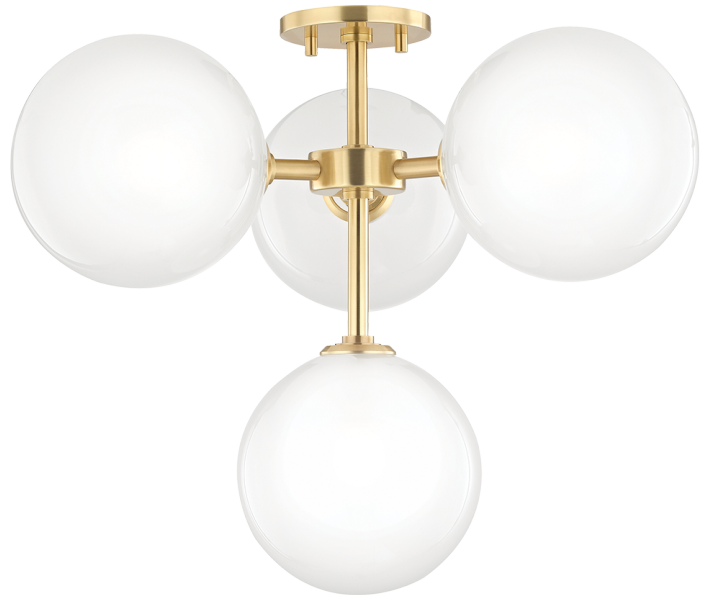

# ASHLEIGH

H122604-AGB

---

## FINISHES

---

AGED BRASS (AGB)  
POLISHED NICKEL (PN)

## DIMENSIONS

---

Height: 18"

Width/Diameter: 20.25"

Canopy/Backplate: 4.75"

Hanging Type:

Product Weight: 6.6lb

## GLASS

---

Attachment: Twist Lock

Glass 1: Glass

Glass 2: