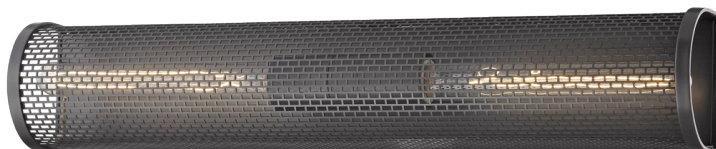

BRITT

H151102-OB

FINISHES

OLD BRONZE

DIMENSIONS

Height: 23"

Width/Diameter: 4.5"

Canopy/Backplate: 4.25"

Product Weight: 7lb

Extension: 4"

Top to Center: 11.5"

Canopy/Backplate Shape: Rectangle

Sloped Ceiling Compatible: No

Living Finish: No

Uplight Only: No

Shade

ELECTRICAL

Bulb 1

Bulb Included: No

Socket: E26 Medium Base

Bulb Type: T10-9

Max Wattage: 75

Bulb Quantity: 2

Wire Length: 7"

Cord Type: B & W TEFLON W/ COPPER
GROUND WIRE

Gem Box Required (2"x3"): No

Dark Sky: No

SHIPPING

Carton 1: 29" x 7" x 7"

Carton 1 Weight: 8lb

Shipping Method: Ground

Country of Origin: VN