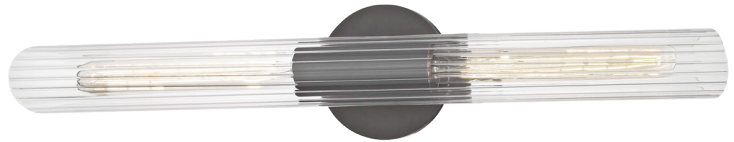

CECILY

H177102L-OB

FINISHES

Aged Brass (AGB)
Old Bronze (OB)
Polished Nickel (PN)

DIMENSIONS

Height 24.75"
Width/Diameter 4.75"
Length 0.00"
Minimum Height 0.00"
Maximum Height 0.00"
Canopy/Backplate 4.75"
Hanging Type
Weight 4.00lb

GLASS/SHADES

Material Glass
Attachment
Finish

LAMPING/ELECTRICAL

Bulb 1
Quantity 2
Bulb Included No
Socket E26 Medium Base
Wattage 75w
Voltage 120 VAC
Gem Box Not Required

SHIPPING

Carton 1 28" x 10" x 8"
Carton 1 Weight 5lb
Shipping Method Ground