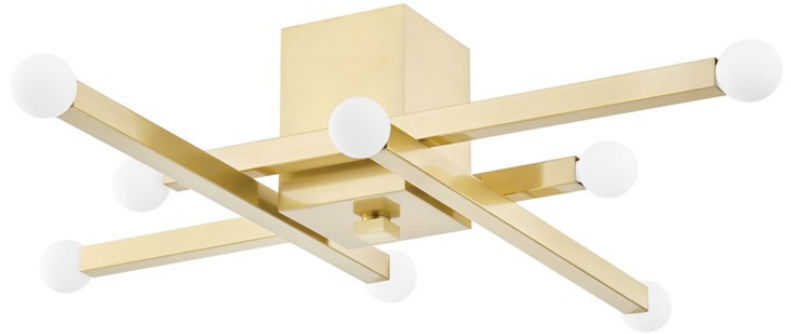

DONA

H463508-AGB

FINISHES

Aged Brass (AGB)
Polished Nickel (PN)

DIMENSIONS

Height 7.00"
Width/Diameter 32.00"
Minimum Height 0.00"
Maximum Height 0.00"
Canopy/Backplate 5.00"
Hanging Type
Weight 32.00lb

GLASS/SHADES

Material
Attachment
Color

LAMPING/ELECTRICAL

Bulb 1
Bulb Included No
Socket Type E12 Candelabra - G16.5
Bulb 1 8 - 4 Watt Max 120 VAC

UL Rating UL Damp

SHIPPING

Carton 1 27" x 27" x 11"
Carton 1 Weight 16lb
Shipping Method UPS