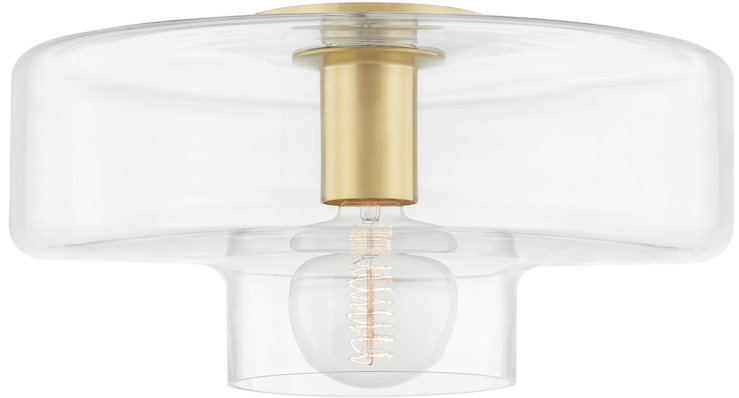

# IONA

H524501-AGB

Not your grandmother's mushroom-shaped flush mount, Iona's clear glass drum shade quite literally captures the glow of the globe bulb inside. The clean, smooth design is available in Aged Brass or Polished Nickel with an incandescent or silver-tipped bulb.

## FINISHES

AGED BRASS

## DIMENSIONS / SPECS

Height: 7"  
Width/Diameter: 13.75"  
Canopy/Backplate: 4.75"  
Product Weight: 6lb  
Canopy/Backplate Shape: Round  
Sloped Ceiling Compatible: Yes  
Living Finish: No  
Uplight Only: No

Shade 1: Glass  
Shade 1 Finish: Clear  
Shade 1 Bottom L/W: 0" / 13.75"  
Shade 1 Height: 6.5"  
Replacement Glass Item #(s): GLS-H524501