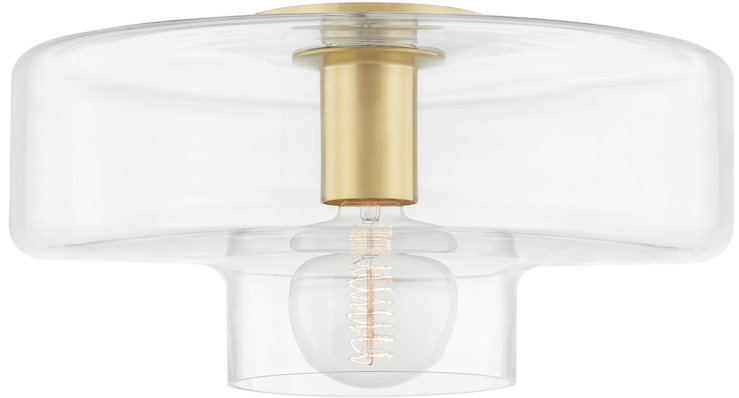

IONA

H524501-AGB

Not your grandmother's mushroom-shaped flush mount, Iona's clear glass drum shade quite literally captures the glow of the globe bulb inside. The clean, smooth design is available in Aged Brass or Polished Nickel with an incandescent or silver-tipped bulb.

FINISHES

AGED BRASS

DIMENSIONS / SPECS

Height: 7"
Width/Diameter: 13.75"
Canopy/Backplate: 4.75"
Product Weight: 6lb
Canopy/Backplate Shape: Round
Sloped Ceiling Compatible: Yes
Living Finish: No
Uplight Only: No

Shade 1: Glass
Shade 1 Finish: Clear
Shade 1 Bottom L/W: 0" / 13.75"
Shade 1 Height: 6.5"
Replacement Glass Item #(s): GLS-H524501

ELECTRICAL

Bulb 1
Bulb Included: No
Socket: E26 Medium Base
Bulb Type: G25
Max Wattage: 60
Bulb Quantity: 1
Wire Length: 7"
Gem Box Required (2"x3"): No
Dark Sky: No