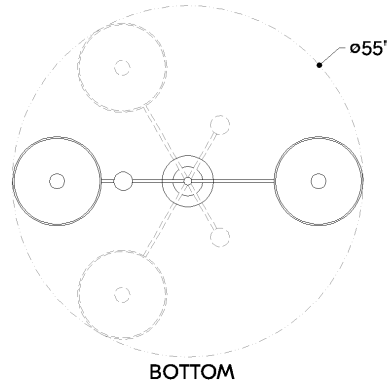

BIRDIE

H696803-AGB

Birdie's design is beautifully balanced with thoughtful asymmetries. A small metal sphere on one end of the elongated arm offsets the white linen shade on the other. Playing with both height and angles, the pivoting arm supports a large range of motion, allowing you to direct light where needed. Birdie is available as a floor lamp or chandelier. Part of our Tali Roth x Mitzi Tastemakers collection.

FINISHES

AGED BRASS

DIMENSIONS / SPECS

Height: 21.75"
Width/Diameter: 55"
Minimum Height: 25.5"
Maximum Height: 63"
Canopy/Backplate: 4.75"
Hanging Type: 1-3" / 1-6" / 1-12" / 1-18" Stems
Product Weight: 10.5lb
Canopy/Backplate Shape: Round
Sloped Ceiling Compatible: Yes
Living Finish: No
Uplight Only: No

Shade 1: Textile
Shade 1 Finish: White Linen
Shade 1 Top Width: 2.5"
Shade 1 Bottom L/W: 0" / 14"
Shade 1 Height: 8"
Replacement Glass Item #(s): SHD-H696803

ELECTRICAL

Bulb 1

Bulb Included: No
Socket: E26 Medium Base
Bulb Type: A19
Max Wattage: 60
Bulb Quantity: 3
Wire Length: 120"
Cord Type: B & W TEFLON W/ COPPER
GROUND WIRE
Gem Box Required (2"x3"): No
Dark Sky: No

SHIPPING

Carton 1: 36" x 21" x 17"
Carton 1 Weight: 17lb
Shipping Method: Ground
Country of Origin: VN

HUDSON VALLEY
LIGHTING GROUP