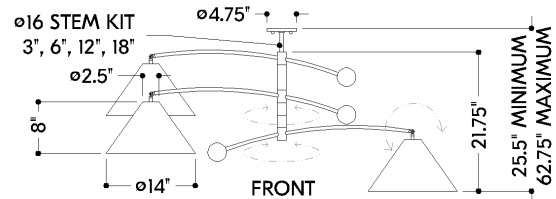

FINISHES

AGED BRASS

DIMENSIONS / SPECS

Height: 21.75"
Width/Diameter: 55"
Minimum Height: 25.5"
Maximum Height: 63"
Canopy/Backplate: 4.75"
Hanging Type: 1-3" / 1-6" / 1-12" / 1-18" Stems
Product Weight: 10.5lb
Canopy/Backplate Shape: Round
Sloped Ceiling Compatible: Yes
Living Finish: No
Uplight Only: No

Shade 1: Textile
Shade 1 Finish: White Linen
Shade 1 Top Width: 2.5"
Shade 1 Bottom L/W: 0" / 14"
Shade 1 Height: 8"
Replacement Glass Item #(s): SHD-H696803

ELECTRICAL

Bulb 1

Bulb Included: No
Socket: E26 Medium Base
Bulb Type: A19
Max Wattage: 60
Bulb Quantity: 3
Wire Length: 120"
Cord Type: B & W TEFLON W/ COPPER
GROUND WIRE
Gem Box Required (2"x3"): No
Dark Sky: No

SHIPPING

Carton 1: 36" x 21" x 17"
Carton 1 Weight: 17lb
Shipping Method: Ground
Country of Origin: VN

HUDSON VALLEY
LIGHTING GROUP