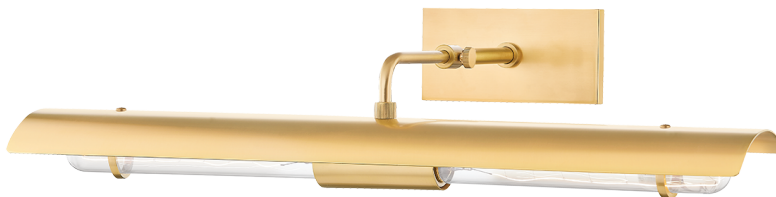

RAELYNN

H741102B-AGB

Raelynn is a fresh and fun take on a traditional picture light. A telescoping arm and a rotating reflector provide amazing adjustability to cast just-right light on artwork or photographs. Mechanical hardware details like the metal rings around the bulbs and the knurled hardware elevate the design. Available in aged brass or a two-tone aged old bronze finish.

FINISHES

AGED BRASS

DIMENSIONS / SPECS

Height: 5.25"
Width/Diameter: 22.5"
Canopy/Backplate: 3"
Product Weight: 4lb
Extension: 12"
Top to Center: 1.5"
Canopy/Backplate Shape: Rectangle
Sloped Ceiling Compatible: No
Living Finish: No
Uplight Only: No
Min Extension: 7.25"
Max Extension: 12"

ELECTRICAL

Bulb 1

Bulb Included: No
Socket: E26 Medium Base
Bulb Type: T10-9
Max Wattage: 75
Bulb Quantity: 2
Wire Length: 7"
Cord Type: B & W TEFLON W/ COPPER
GROUND WIRE
Gem Box Required (2"x3"): Yes
Dark Sky: No