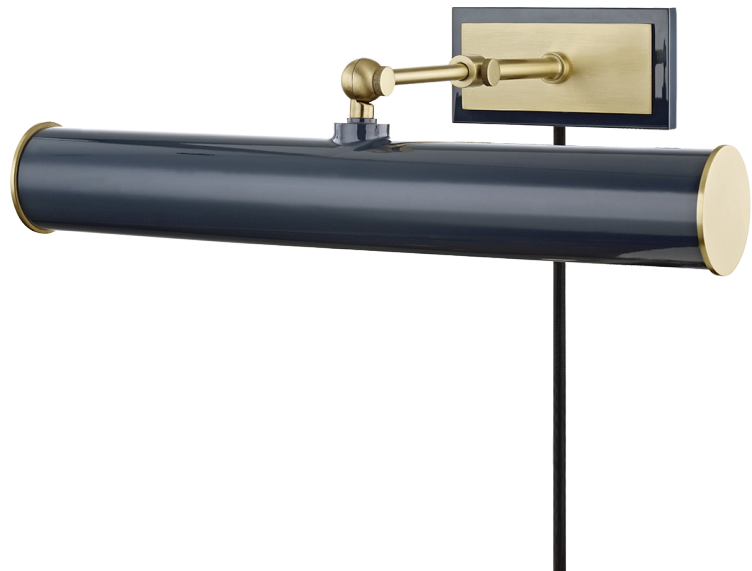

HOLLY

HL263202-AGB/NVY

FINISHES

Aged Brass (AGB)
Aged Brass/navy (AGB/NVY)
Aged Brass/soft Off White (AGB/WH)
Aged Old Bronze (AOB)

DIMENSIONS

Height: 4.75"

Width/Diameter: 16.25"

Canopy/Backplate: 0"

Hanging Type:

Product Weight: 4lb

GLASS

Attachment: Screw

Glass 1: Steel

Glass 2:

LAMPING

Bulb 1

Socket: E26 Medium Base

Bulb: T10-5.5 • 2 • 25 Watt Max

Voltage: 120 VAC

UL Rating: UL Damp

SHIPPING

Carton 1: 19" x 10" x 8"

Carton 1 Weight: 5lb

Shipping Method: Ground