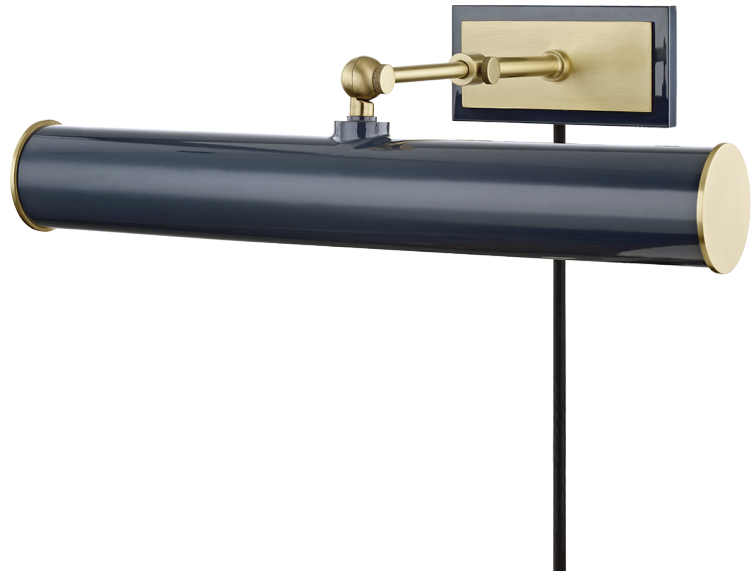

HOLLY

HL263202-AGB/NVY

FINISHES

Aged Brass (AGB)
Aged Brass/navy (AGB/NVY)
Aged Brass/soft Off White (AGB/WH)
Aged Old Bronze (AOB)

DIMENSIONS

Height: 4.75"

Width/Diameter: 16.25"

Canopy/Backplate: 0"

Hanging Type:

Product Weight: 4lb

GLASS

Attachment: Screw

Glass 1: Steel

Glass 2:

LAMPING

Bulb 1

Socket: E26 Medium Base

Bulb: T10-5.5 • 2 • 25 Watt Max

Voltage: 120 VAC

UL Rating: UL Damp

SHIPPING

Carton 1: 19" x 10" x 8"

Carton 1 Weight: 5lb

Shipping Method: Ground