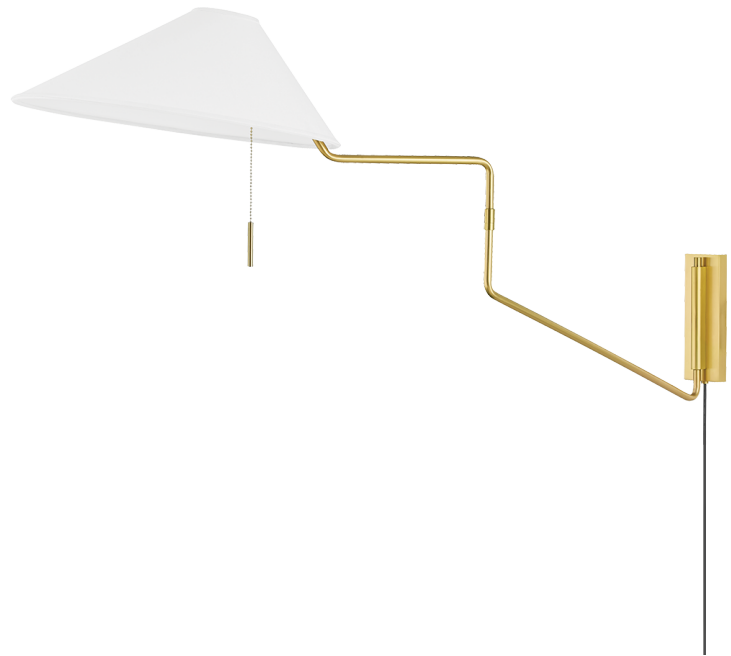

# AISA

HL647201-AGB

Aisa is classic mid-century style made modern. The white linen, shell-shaped shades are angled to direct light where it's needed most. Details like the pull chain, angled arm of the wall sconce and decorative sphere at the top of the floor lamp take these portable pieces to the next level.

## FINISHES

Aged Brass (AGB)  
Old Bronze (OB)

## DIMENSIONS

Height: 22"

Width/Diameter: 11.75"

Canopy/Backplate: 0"

Hanging Type:

Product Weight: 4.75lb

## GLASS

Attachment:

Glass 1: Linen

Glass 2: