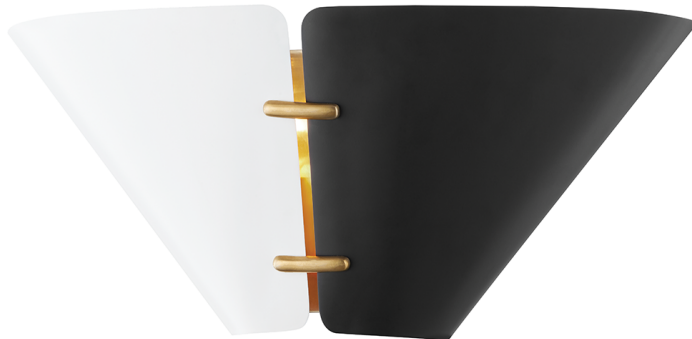

SPLIT

KBS1352102S-AGB

Split brings together clean, modern design with an artisan's flair. Small aged brass fasteners connect the cone shades, adding a spark of color while intentionally allowing a sliver of light to pass through.

FINISHES

AGED BRASS

DIMENSIONS

Height: 6.5"

Width/Diameter: 15"

Product Weight: 6lb

Extension: 4"

Top to Center: 3.25"

Canopy/Backplate Shape: Rectangle

Sloped Ceiling Compatible: No

Living Finish: No

Uplight Only: Yes

Shade

ELECTRICAL

Bulb 1

Bulb Included: No

Socket: E12 Candelabra Base

Max Wattage: 60

Bulb Quantity: 2

Wire Length: 7"

Gem Box Required (2"x3"): No

Dark Sky: No

SHIPPING

Carton 1: 19" x 10" x 8"

Carton 1 Weight: 8lb

Shipping Method: Ground

Country of Origin: CN