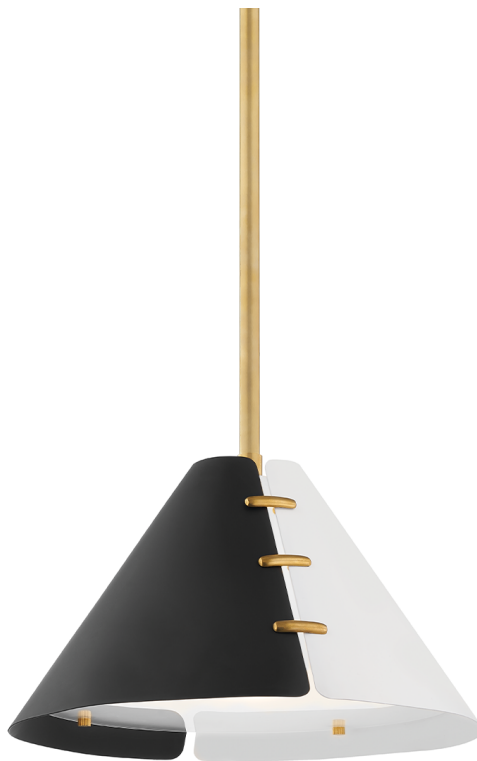

SPLIT

KBS1352701S-AGB

Split brings together clean, modern design with an artisan's flair. Small aged brass fasteners connect the cone shades, adding a spark of color while intentionally allowing a sliver of light to pass through.

FINISHES

AGED BRASS

DIMENSIONS / SPECS

Height: 14.5"

Width/Diameter: 14.5"

Minimum Height: 17.5"

Maximum Height: 61.5"

Canopy/Backplate: 4.5"

Hanging Type: 1-3" / 1-6" / 1-12" / 2-18" Stems

Product Weight: 6lb

Canopy/Backplate Shape: Round

Sloped Ceiling Compatible: Yes

Living Finish: No

Uplight Only: No

Shade 1: Glass

Shade 1 Finish: White

Shade 1 Top Width: 12.75"

Shade 1 Bottom L/W: 0" / 12.75"

ELECTRICAL

Bulb 1

Bulb Included: No

Socket: E26 Medium Base

Max Wattage: 75

Bulb Quantity: 1

Wire Length: 120"

Gem Box Required (2"x3"): No

Dark Sky: No

SHIPPING

Carton 1: 21" x 18" x 16"

Carton 1 Weight: 8lb

Shipping Method: Ground

Country of Origin: CN